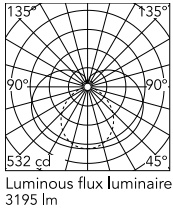

Physical

Colour	White
Orientation	Fixed
Length (mm)	1810
IP internal	20

Download

Mounting instructions [↓ PDF](#)

Photometric Files

LDT / IES [↓ ZIP](#)

Technical Drawings

2D [↓ ZIP](#)

3D [↓ ZIP](#)

Ecodesign and Energy Labelling

Schematic light drawing

Photometric

Lighting type	Total
Light distribution	Symmetric
CCT (K)	3000
CRI>	90
McAdam steps (SDCM)	3
Rf fidelity index	92
Rg gamut index	89
LED Life / Failure Ratio	L80B10>72.000h_Tc65°C