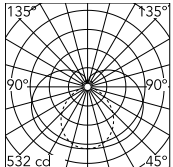

Physical

Colour	Black
Orientation	Fixed
Length (mm)	1810
IP internal	20

Download

Mounting instructions [↓ PDF](#)

Photometric Files

LDT / IES [↓ ZIP](#)

Technical Drawings

2D [↓ ZIP](#)

3D [↓ ZIP](#)

Ecodesign and Energy Labelling

Schematic light drawing

Luminous flux luminaire
3195 lm

Photometric

Lighting type	Total
Light distribution	Symmetric
CCT (K)	3000
CRI>	90
McAdam steps (SDCM)	3
Rf fidelity index	92
Rg gamut index	89
LED Life / Failure Ratio	L80B10>72.000h_Tc65°C