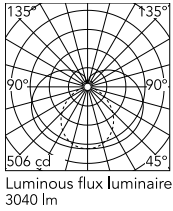

Schematic light drawing

Photometric

Lighting type	Total
Light distribution	Symmetric
CCT (K)	2700
CRI>	90
McAdam steps (SDCM)	3
Rf fidelity index	87
Rg gamut index	104
LED Life / Failure Ratio	L80B10>72.000h_Tc65°C

Electrical

Insulation class	III
Power supply	Remote
Dimmable	Yes
Power supply type	Dimmable Casambi
Dimming range (%)	1-100
Dimming interface	Remote Dimmable (Dimmer Not Included)
Batteries inside	No