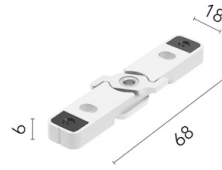

REQUIRED
Accessory

Installation

08.0615.40

Ceiling fixing kit

OPTIONAL
Connector

08.1205.ES

Linear Joint Surface

OPTIONAL
Connector

08.1206.ES

Corner Joint 2
Suspension/Surface