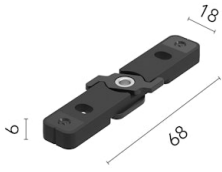

Accessories & Power Supply

REQUIRED
Accessory

Installation

08.0615.00

Ceiling fixing kit