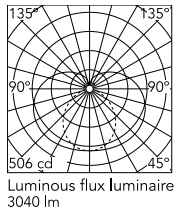

Physical

Colour	Brushed Steel
Orientation	Fixed
Length (mm)	1810
Package height (mm)	12
Package width (mm)	260
Package length (mm)	12
IP internal	20

Download

Mounting instructions [↓ PDF](#)

Photometric Files

LDT / IES [↓ ZIP](#)

Technical Drawings

2D [↓ ZIP](#)

3D [↓ ZIP](#)

Ecodesign and Energy Labelling

Schematic light drawing

Photometric

Lighting type	Total
Light distribution	Symmetric
CCT (K)	2700
CRI>	90
McAdam steps (SDCM)	3
Rf fidelity index	87
Rg gamut index	104
LED Life / Failure Ratio	L80B10>72.000h_Tc65°C