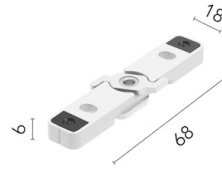

REQUIRED
Accessory

Installation

08.0615.40

Ceiling fixing kit

OPTIONAL
Connector

08.1205.ER

Linear Joint Surface

OPTIONAL
Connector

08.1206.ER

Corner Joint 2
Suspension/Surface