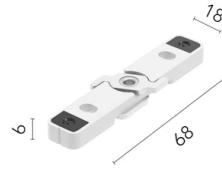

REQUIRED
Accessory

Installation

08.0615.40

Ceiling fixing kit

OPTIONAL
Connector

08.1205.ER

Linear Joint Surface

OPTIONAL
Connector

08.1206.ER

Corner Joint 2
Suspension/Surface