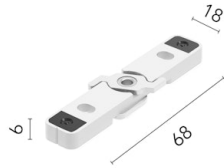

REQUIRED
Accessory

Installation

08.0615.40

Ceiling fixing kit

OPTIONAL
Connector

08.1205.40

Linear Joint Surface

OPTIONAL
Connector

08.1206.40

Corner Joint 2
Suspension/Surface