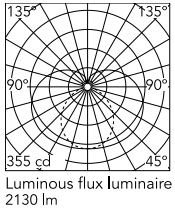

Physical

Colour	White
Orientation	Fixed
Length (mm)	1210
IP internal	20

Download

Mounting instructions [↓ PDF](#)

Photometric Files

LDT / IES [↓ ZIP](#)

Technical Drawings

2D [↓ ZIP](#)

3D [↓ ZIP](#)

Ecodesign and Energy Labelling

Schematic light drawing

Photometric

Lighting type	Total
Light distribution	Symmetric
CCT (K)	3000
CRI>	90
McAdam steps (SDCM)	3
Rf fidelity index	92
Rg gamut index	89
LED Life / Failure Ratio	L80B10>72.000h_Tc65°C