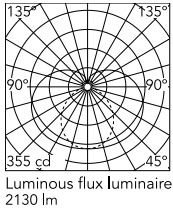

Schematic light drawing

Photometric

Lighting type	Total
Light distribution	Symmetric
CCT (K)	3000
CRI>	90
McAdam steps (SDCM)	3
Rf fidelity index	92
Rg gamut index	89
LED Life / Failure Ratio	L80B10>72.000h_Tc65°C

Electrical

Insulation class	III
Power supply	Remote
Dimmable	Yes
Power supply type	Dimmable Casambi
Dimming range (%)	1-100
Dimming interface	Remote Dimmable (Dimmer Not Included)
Batteries inside	No