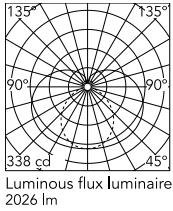

Physical

Colour	Brushed Bronze
Orientation	Fixed
Length (mm)	1210
IP internal	20

Download

Mounting instructions [↓ PDF](#)

Photometric Files

LDT / IES [↓ ZIP](#)

Technical Drawings

2D [↓ ZIP](#)

3D [↓ ZIP](#)

Ecodesign and Energy Labelling

Schematic light drawing

Photometric

Lighting type	Total
Light distribution	Symmetric
CCT (K)	2700
CRI>	90
McAdam steps (SDCM)	3
Rf fidelity index	87
Rg gamut index	104
LED Life / Failure Ratio	L80B10>72.000h_Tc65°C