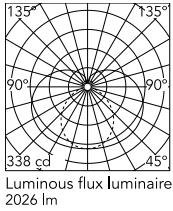

Physical

Colour	White
Orientation	Fixed
Length (mm)	1210
IP internal	20

Download

Mounting instructions [↓ PDF](#)

Photometric Files

LDT / IES [↓ ZIP](#)

Technical Drawings

2D [↓ ZIP](#)

3D [↓ ZIP](#)

Ecodesign and Energy Labelling

Schematic light drawing

Photometric

Lighting type	Total
Light distribution	Symmetric
CCT (K)	2700
CRI>	90
McAdam steps (SDCM)	3
Rf fidelity index	87
Rg gamut index	104
LED Life / Failure Ratio	L80B10>72.000h_Tc65°C