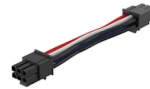

REQUIRED
Power supply

Electrical

60.9607

LED power supply source for remote installation, 110Vac-150W / 220Vac-200W

REQUIRED
Component

08.9071.14

The Fast Track Surface Profiles End Caps. 2 unit kit

REQUIRED
Component

08.9071.40

The Fast Track Surface Profiles End Caps. 2 unit kit

OPTIONAL
Component

06.0301.00

Connection cable. Electrical and data connection

OPTIONAL
Electrical

06.1987.14

Multifunction Smart Device for Running Magnet & Fast Track