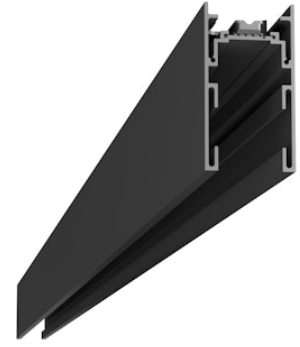

FLOS

06.1861.14 Black

The Fast Track Surface Profile

Designed by FLOS Architectural, 2017

Length: 1500 - Ceiling surface

Electro-mechanical profile for surface installations in plasterboard ceilings, with 1m to 3m lengths. Not suitable for suspended installations. Power and interconnection cables must be ordered separately. Covers must be ordered separately. Fixed ceiling kit included.