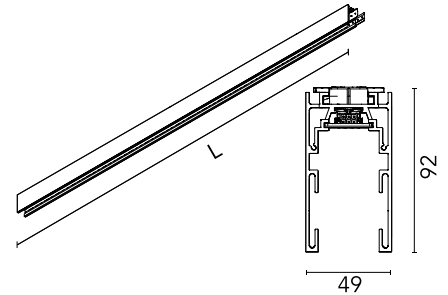

Length: 1500 - Ceiling surface

Electro-mechanical profile for surface installations in plasterboard ceilings, with 1m to 3m lengths. Not suitable for suspended installations. Power and interconnection cables must be ordered separately. Covers must be ordered separately. Fixed ceiling kit included.

Are you a professional and your project needs consulting and support?

[BOOK AN APPOINTMENT](#)