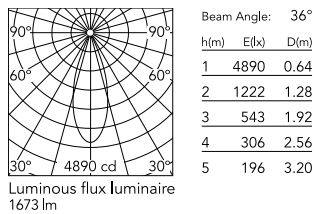

Physical

Colour	White
Trim	No
Orientation	Adjustable
Rotation (°)	360
Longitudinal tilting (°)	90
Spot diameter (mm)	57
Length (mm)	240
Net weight (kg)	0.83
IP internal	20

Download

[Mounting instructions](#) ZIP

Schematic light drawing

Photometric

Lighting type	Direct
Light distribution	Symmetric
CCT (K)	4000
CRI>	90
Beam angle C0-180 (°)	36
Beam angle C90-270 (°)	36
Extreme cut off	No
UGR _L	<10

Electrical

Insulation class	III
Forward voltage (V)	48
LED current (mA)	500
Power supply	Remote excluded
Power supply type	Dimmable Casambi