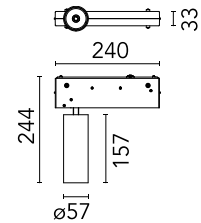

Main specifications

Environments	Indoor dry location
Light source type	LED
Light sources included	Yes
LED type	LED array
Number of lamps	1
Power (W)	25.5
Source flux (lm)	2571
Lumen Output (lm)	1673

Physical

Colour	White
Trim	No
Orientation	Adjustable
Rotation (°)	360
Longitudinal tilting (°)	90
Spot diameter (mm)	57
Length (mm)	240
Net weight (kg)	0.83
IP internal	20

Download

[Mounting instructions](#) ZIP

Photometric Files

[LDT / IES](#) ZIP

Technical Drawings

[2D](#) ZIP

[3D](#) ZIP

[Bim](#) ZIP