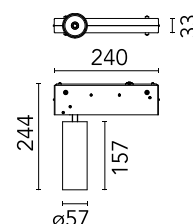

Spotlight to be installed in the The Fast Track system profile with a LED light source and glass optics: high performance spot, medium and flood lights.

Are you a professional and your project needs consulting and support?

[BOOK AN APPOINTMENT](#)