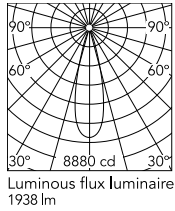

Physical

Colour	Black
Trim	No
Orientation	Adjustable
Rotation (°)	360
Longitudinal tilting (°)	90
Spot diameter (mm)	57
Length (mm)	240
Net weight (kg)	0.83
IP internal	20

Download

[Mounting instructions](#) ZIP

Photometric Files

[LDT / IES](#) ZIP

Technical Drawings

[2D](#) ZIP

[3D](#) ZIP

[Bim](#) ZIP

Schematic light drawing

h(m)	E(lx)	D(m)
1	8880	0.49
2	2220	0.98
3	987	1.47
4	555	1.96
5	355	2.44

Photometric

Lighting type	Direct
Light distribution	Symmetric
CCT (K)	4000
CRI>	90
Beam angle C0-180 (°)	27
Beam angle C90-270 (°)	27
Extreme cut off	No
UGR _L	<10

Electrical

Insulation class	III
Forward voltage (V)	48
LED current (mA)	550
Power supply	Remote excluded
Power supply type	Dimmable Casambi