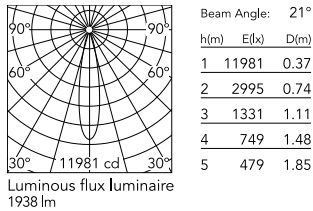

Physical

Colour	White
Orientation	Adjustable
Rotation (°)	360
Longitudinal tilting (°)	90
Spot diameter (mm)	57
Net weight (kg)	0.83
IP internal	20

Download

[Mounting instructions](#) ZIP

[Mounting instructions](#) ZIP

Photometric Files

[LDT / IES](#) ZIP

Technical Drawings

[2D](#) ZIP

[3D](#) ZIP

[Bim](#) ZIP

Schematic light drawing

Photometric

Lighting type	Direct
Light distribution	Symmetric
CCT (K)	4000
CRI>	90
LED Life / Failure Ratio	L80B50 >50.000h (Tc=85°C)
Beam angle C0-180 (°)	21
Beam angle C90-270 (°)	21
Extreme cut off	No
UGR _L	<10