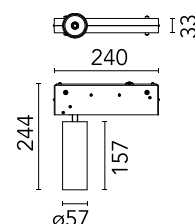

Are you a professional and your project needs consulting and support?

[BOOK AN APPOINTMENT](#)

Main specifications

Mounting	Track
Environments	Indoor dry location
Light source type	LED
Light sources included	Yes
LED type	LED array
Lamp category	LED
Number of lamps	1
Power (W)	25.5
System power (W)	25.5
Source flux (lm)	2571
Lumen Output (lm)	1938
Efficacy (lm/W)	76

Physical

Colour	White
Orientation	Adjustable
Rotation (°)	360
Longitudinal tilting (°)	90
Spot diameter (mm)	57
Net weight (kg)	0.83
IP internal	20

Download

[Mounting instructions](#) ZIP

[Mounting instructions](#) ZIP