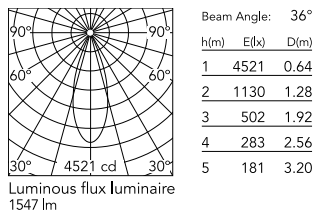

Physical

Colour	White
Trim	No
Orientation	Adjustable
Rotation (°)	360
Longitudinal tilting (°)	90
Spot diameter (mm)	57
Length (mm)	240
Net weight (kg)	0.83
IP internal	20

Download

[Mounting instructions](#) ZIP

Schematic light drawing

Photometric

Lighting type	Direct
Light distribution	Symmetric
CCT (K)	3000
CRI>	90
Beam angle C0-180 (°)	36
Beam angle C90-270 (°)	36
Extreme cut off	No
UGR _L	<10

Electrical

Insulation class	III
Forward voltage (V)	48
LED current (mA)	500
Power supply	Remote excluded
Power supply type	Dimmable Casambi