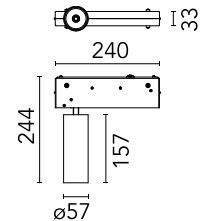

Main specifications

Environments	Indoor dry location
Light source type	LED
Light sources included	Yes
LED type	LED array
Number of lamps	1
Power (W)	25.5
Source flux (lm)	2378
Lumen Output (lm)	1547

Physical

Colour	White
Trim	No
Orientation	Adjustable
Rotation (°)	360
Longitudinal tilting (°)	90
Spot diameter (mm)	57
Length (mm)	240
Net weight (kg)	0.83
IP internal	20

Download

[Mounting instructions](#) ZIP

Photometric Files

[LDT / IES](#) ZIP

Technical Drawings

[2D](#) ZIP

[3D](#) ZIP

[Bim](#) ZIP