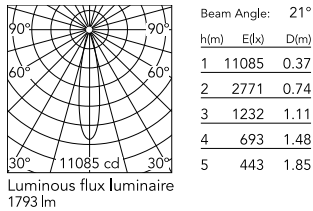

Physical

Colour	White
Orientation	Adjustable
Rotation (°)	360
Longitudinal tilting (°)	90
Spot diameter (mm)	57
Net weight (kg)	0.83
IP internal	20

Download

[Mounting instructions](#) ZIP

[Mounting instructions](#) ZIP

Photometric Files

[LDT / IES](#) ZIP

Technical Drawings

[2D](#) ZIP

[3D](#) ZIP

[Bim](#) ZIP

Schematic light drawing

Photometric

Lighting type	Direct
Light distribution	Symmetric
CCT (K)	3000
CRI>	90
LED Life / Failure Ratio	L80B50 >50.000h (Tc=85°C)
Beam angle C0-180 (°)	21
Beam angle C90-270 (°)	21
Extreme cut off	No
UGR _L	<10