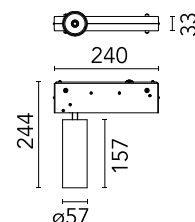

Are you a professional and your project needs consulting and support?

[BOOK AN APPOINTMENT](#)

Main specifications

Mounting	Track
Environments	Indoor dry location
Light source type	LED
Light sources included	Yes
LED type	LED array
Lamp category	LED
Number of lamps	1
Power (W)	25.5
System power (W)	25.5
Source flux (lm)	2378
Lumen Output (lm)	1793
Efficacy (lm/W)	70.31

Physical

Colour	White
Orientation	Adjustable
Rotation (°)	360
Longitudinal tilting (°)	90
Spot diameter (mm)	57
Net weight (kg)	0.83
IP internal	20

Download

[Mounting instructions](#) ZIP

[Mounting instructions](#) ZIP