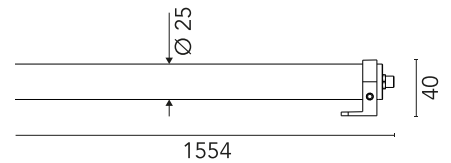

### Main specifications

EAN	8054793640457
Mounting	Ceiling, Wall
Environments	Outdoor wet location
LED type	Power LED
Power (W)	15
System power (W)	15
Source flux (lm)	1260
Lumen Output (lm)	589