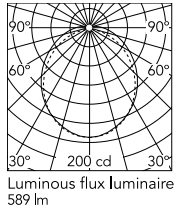

Physical

Colour	Opal
Orientation	Fixed
Net weight (kg)	0.91
Package height (mm)	1600
Package width (mm)	73
Package length (mm)	73
Package volume (m3)	0.01
IP internal	65

Download

Mounting instructions [↓ ZIP](#)

Photometric Files

LDT / IES [↓ ZIP](#)

Technical Drawings

2D [↓ ZIP](#)

3D [↓ ZIP](#)

Ecodesign and Energy Labelling

Schematic light drawing

h(m)	E(lx)	D(m)
1	200	2.84
2	50	5.69
3	22	8.53
4	13	11.38
5	8	14.22

Photometric

Light distribution	Symmetric
CCT (K)	4000
CRI>	80
Beam angle C0-180 (°)	100
Beam angle C90-270 (°)	110
Extreme cut off	No

Electrical

Insulation class	III
Main voltage (Vac)	24
Power supply	Remote excluded
Power supply type	Non Dimmable, Dimmable 1-10V, Dimmable DALI 1
Emergency	No