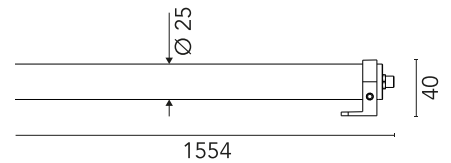

Are you a professional and your project needs consulting and support?

[BOOK AN APPOINTMENT](#)

Main specifications

EAN	8054793640433
Mounting	Ceiling, Wall
Environments	Outdoor wet location
LED type	Power LED
Power (W)	15
System power (W)	15
Source flux (lm)	1260
Lumen Output (lm)	589

Physical

Colour	Opal
Orientation	Fixed
Net weight (kg)	0.91
Package height (mm)	1600
Package width (mm)	73
Package length (mm)	73
Package volume (m3)	0.01
IP internal	65

Download

Mounting instructions [↓ ZIP](#)