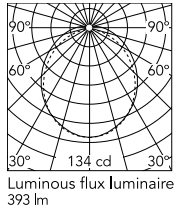

Physical

Colour	Opal
Orientation	Fixed
Net weight (kg)	0.39
Package height (mm)	1190
Package width (mm)	73
Package length (mm)	73
Package volume (m3)	0.01
IP internal	65

Download

Mounting instructions [↓ ZIP](#)

Photometric Files

LDT / IES [↓ ZIP](#)

Technical Drawings

2D [↓ ZIP](#)

3D [↓ ZIP](#)

Ecodesign and Energy Labelling

Schematic light drawing

Beam Angle: 110°

h(m)	E(lx)	D(m)
1	134	2.84
2	33	5.69
3	15	8.53
4	8	11.38
5	5	14.22

Photometric

Light distribution	Symmetric
CCT (K)	2700
CRI>	80
Beam angle C0-180 (°)	100
Beam angle C90-270 (°)	110
Extreme cut off	No

Electrical