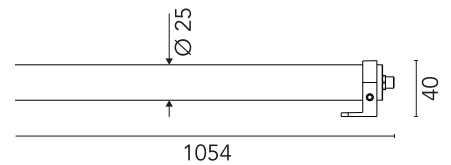

Are you a professional and your project needs consulting and support?

[BOOK AN APPOINTMENT](#)

Main specifications

EAN	8054793640518
Mounting	Ceiling, Wall
Environments	Outdoor wet location
LED type	Power LED
Power (W)	10
System power (W)	10
Source flux (lm)	840
Lumen Output (lm)	393

Physical

Colour	Opal
Orientation	Fixed
Net weight (kg)	0.39
Package height (mm)	1190
Package width (mm)	73
Package length (mm)	73
Package volume (m3)	0.01
IP internal	65

Download

Mounting instructions [↓ ZIP](#)