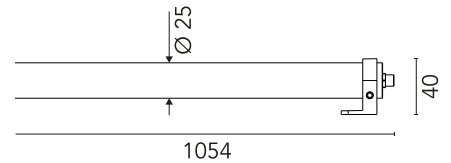

Are you a professional and your project needs consulting and support?

[BOOK AN APPOINTMENT](#)

Main specifications

EAN	8054793640396
Mounting	Ceiling, Wall
Environments	Outdoor wet location
LED type	Power LED
Power (W)	10
System power (W)	10
Source flux (lm)	840
Lumen Output (lm)	393

Physical

Colour	Opal
Orientation	Fixed
Net weight (kg)	0.63
Package height (mm)	1190
Package width (mm)	73
Package length (mm)	73
Package volume (m3)	0.01
IP internal	65

Download

Mounting instructions [↓ ZIP](#)