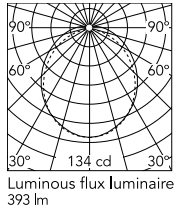

Physical

Colour	Opal
Orientation	Fixed
Net weight (kg)	0.63
Package height (mm)	1190
Package width (mm)	73
Package length (mm)	73
Package volume (m3)	0.01
IP internal	65

Download

Mounting instructions [↓ ZIP](#)

Photometric Files

LDT / IES [↓ ZIP](#)

Technical Drawings

2D [↓ ZIP](#)

3D [↓ ZIP](#)

Ecodesign and Energy Labelling

Schematic light drawing

Beam Angle: 110°

h(m)	E(lx)	D(m)
1	134	2.84
2	33	5.69
3	15	8.53
4	8	11.38
5	5	14.22

Luminous flux luminaire
393 lm

Photometric

Light distribution	Symmetric
CCT (K)	3000
CRI>	80
Beam angle C0-180 (°)	100
Beam angle C90-270 (°)	110
Extreme cut off	No