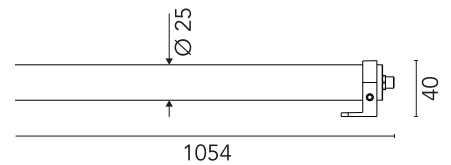

Are you a professional and your project needs consulting and support?

[BOOK AN APPOINTMENT](#)

Main specifications

EAN	8054793640372
Mounting	Ceiling, Wall
Environments	Outdoor wet location
LED type	Power LED
Power (W)	10
System power (W)	10
Source flux (lm)	840
Lumen Output (lm)	393

Physical

Colour	Opal
Orientation	Fixed
Net weight (kg)	0.63
Package height (mm)	1190
Package width (mm)	73
Package length (mm)	73
Package volume (m3)	0.01
IP internal	65

Download

[Mounting instructions](#)  ZIP