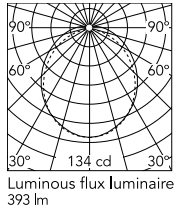

Physical

Colour	Opal
Orientation	Fixed
Net weight (kg)	0.63
Package height (mm)	1190
Package width (mm)	73
Package length (mm)	73
Package volume (m3)	0.01
IP internal	65

Download

[Mounting instructions](#)  ZIP

Photometric Files

[LDT / IES](#)  ZIP

Technical Drawings

[2D](#)  ZIP

[3D](#)  ZIP

Ecodesign and Energy Labelling

Schematic light drawing

h(m)	E(lx)	D(m)
1	134	2.84
2	33	5.69
3	15	8.53
4	8	11.38
5	5	14.22

Photometric

Light distribution	Symmetric
CCT (K)	4000
CRI>	80
Beam angle C0-180 (°)	100
Beam angle C90-270 (°)	110
Extreme cut off	No

Electrical

Insulation class	III
Main voltage (Vac)	24
Power supply	Remote excluded
Power supply type	Non Dimmable, Dimmable 1-10V, Dimmable DALI 1
Emergency	No