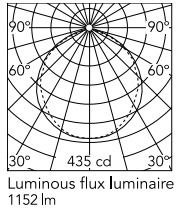

Physical

Colour	Transparent
Orientation	Fixed
Net weight (kg)	0.91
Package height (mm)	1600
Package width (mm)	73
Package length (mm)	73
Package volume (m3)	0.01
IP internal	65

Download

[Mounting instructions](#)  ZIP

Photometric Files

[LDT / IES](#)  ZIP

Technical Drawings

[2D](#)  ZIP

[3D](#)  ZIP

Ecodesign and Energy Labelling

Schematic light drawing

h(m)	E(lx)	D(m)
1	435	2.90
2	109	5.80
3	48	8.70
4	27	11.59
5	17	14.49

Photometric

Light distribution	Symmetric
CCT (K)	2700
CRI>	80
Beam angle C0-180 (°)	110
Beam angle C90-270 (°)	108
Extreme cut off	No

Electrical

Insulation class	III
Main voltage (Vac)	24
Power supply	Remote excluded
Power supply type	Non Dimmable, Dimmable 1-10V, Dimmable DALI 1
Emergency	No