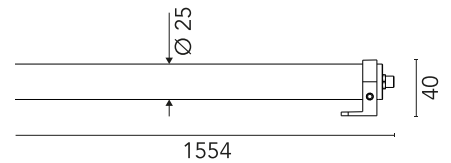

Are you a professional and your project needs consulting and support?

[BOOK AN APPOINTMENT](#)

Main specifications

EAN	8054793640525
Mounting	Ceiling, Wall
Environments	Outdoor wet location
LED type	Power LED
Power (W)	15
System power (W)	15
Source flux (lm)	1260
Lumen Output (lm)	1152

Physical

Colour	Transparent
Orientation	Fixed
Net weight (kg)	0.91
Package height (mm)	1600
Package width (mm)	73
Package length (mm)	73
Package volume (m3)	0.01
IP internal	65

Download

[Mounting instructions](#)  ZIP