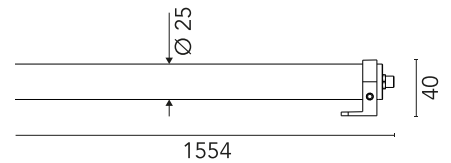

Are you a professional and your project needs consulting and support?

[BOOK AN APPOINTMENT](#)

Main specifications

EAN	8054793640426
Mounting	Ceiling, Wall
Environments	Outdoor wet location
LED type	Power LED
Power (W)	15
System power (W)	15
Source flux (lm)	1260
Lumen Output (lm)	1152

Physical

Colour	Transparent
Orientation	Fixed
Net weight (kg)	0.91
Package height (mm)	1600
Package width (mm)	73
Package length (mm)	73
Package volume (m3)	0.01
IP internal	65

Download

Mounting instructions [ZIP](#)