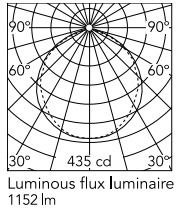

Physical

Colour	Transparent
Orientation	Fixed
Net weight (kg)	0.91
Package height (mm)	1600
Package width (mm)	73
Package length (mm)	73
Package volume (m3)	0.01
IP internal	65

Download

Mounting instructions [ZIP](#)

Photometric Files

LDT / IES [ZIP](#)

Technical Drawings

2D [ZIP](#)

3D [ZIP](#)

Ecodesign and Energy Labelling

Schematic light drawing

h(m)	E(lx)	D(m)
1	435	2.90
2	109	5.80
3	48	8.70
4	27	11.59
5	17	14.49

Photometric

Light distribution	Symmetric
CCT (K)	3000
CRI>	80
Beam angle C0-180 (°)	110
Beam angle C90-270 (°)	108
Extreme cut off	No

Electrical

Insulation class	III
Main voltage (Vac)	24
Power supply	Remote excluded
Power supply type	Non Dimmable, Dimmable 1-10V, Dimmable DALI 1
Emergency	No