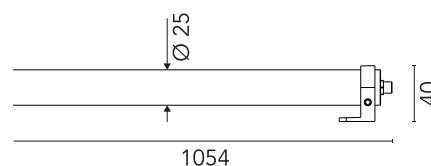

LED light source included. Screw connector at the tube's end. 24V dc remote electric power supply and individual or series feeding cables, to be ordered separately. Transparent polycarbonate diffuser. Adjustable light intensity.