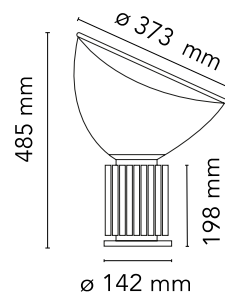

FLOS

F6604046 Bronze

Taccia Small

Designed by Achille and Pier Giacomo Castiglioni, 1962

16W - 2700K

Table lamp providing indirect and reflected light. Reflector in painted aluminium, gloss white on the outside and matt white on the inside. Directionable diffuser in transparent blown glass. Body in matt black or naturally anodized extruded aluminium. Base in nickel-plated ABS+PC. Electric cable of useful length 190 cm, with dimmer switch for ON/OFF and adjustment of the light flow between 10-100%. Plug-in power supply with interchangeable plugs.

Are you a professional and your project needs consulting and support?

BOOK AN APPOINTMENT

Main specifications

EAN	8059607006757
Mounting	Table
Environments	Indoor dry location
Light source type	LED
Light sources included	Yes
LED type	LED array
Power (W)	16

Physical

Colour	Bronze
Length (mm)	142
Cord colour	Black
Cord length (mm)	1900
Net weight (kg)	4.4
Package volume (m3)	0.11
IP internal	20

Download

- Mounting instructions [↓ PDF](#)
- Mounting instructions [↓ PDF](#)
- Mounting instructions [↓ PDF](#)