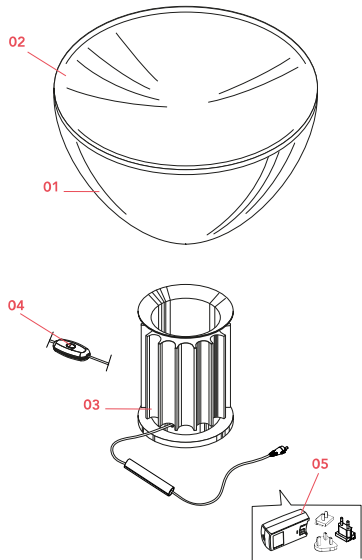

Physical

Colour	Bronze
Length (mm)	142
Cord colour	Black
Cord length (mm)	1900
Net weight (kg)	4.4
Package volume (m3)	0.11
IP internal	20

Download

- Mounting instructions [↓ PDF](#)
- Mounting instructions [↓ PDF](#)
- Mounting instructions [↓ PDF](#)

Spare Parts

- | | | |
|-----|---|-----------|
| 01. | Taccia Small led transparent diffuser & shiny reflector | F6606000 |
| 02. | Taccia Small White reflector | RF24886 |
| 03. | Taccia Small Led Bronze base and new dimmer assembly | F6605046 |
| 04. | Jack plug with coaxial cable and dimmer | RF6605100 |
| 05. | Black plug assembly kit & 24V driver | RF6600230 |