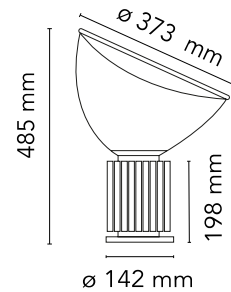

FLOS

■ F6604030 Black

Taccia Small

Designed by Achille and Pier Giacomo Castiglioni, 1962

16W - 2700K

Table lamp providing indirect and reflected light. Reflector in painted aluminium, gloss white on the outside and matt white on the inside. Directionable diffuser in transparent blown glass. Body in matt black or naturally anodized extruded aluminium. Base in nickel-plated ABS+PC. Electric cable of useful length 190 cm, with dimmer switch for ON/OFF and adjustment of the light flow between 10-100%. Plug-in power supply with interchangeable plugs.

Are you a professional and your project needs consulting and support?

[BOOK AN APPOINTMENT](#)