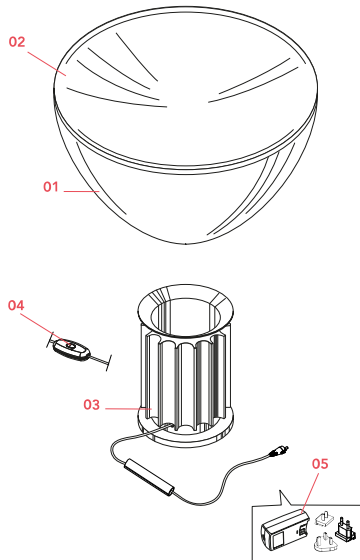

FLOS

■ F6604030 Black

Taccia Small

Designed by Achille and Pier Giacomo Castiglioni, 1962

16W - 2700K

Table lamp providing indirect and reflected light. Reflector in painted aluminium, gloss white on the outside and matt white on the inside. Directionable diffuser in transparent blown glass. Body in matt black or naturally anodized extruded aluminium. Base in nickel-plated ABS+PC. Electric cable of useful length 190 cm, with dimmer switch for ON/OFF and adjustment of the light flow between 10-100%. Plug-in power supply with interchangeable plugs.

Physical

Colour	Black
Length (mm)	142
Cord colour	Black
Cord length (mm)	1900
Net weight (kg)	4.4
Package volume (m3)	0.11
IP internal	20

Download

- [Mounting instructions](#) PDF
- [Mounting instructions](#) PDF
- [Mounting instructions](#) PDF

Spare Parts

- | | | |
|-----|---|-----------|
| 01. | Taccia Small led transparent diffuser & shiny reflector | F6606000 |
| 02. | Taccia Small White reflector | RF24886 |
| 03. | Taccia Small Led Black base and new dimmer assembly | F6605030 |
| 04. | Jack plug with coaxial cable and dimmer | RF6605100 |
| 05. | Black plug assembly kit & 24V driver | RF6600230 |