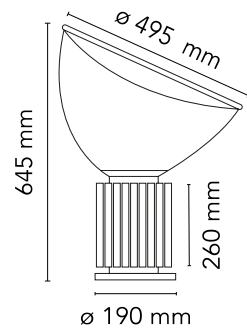

FLOS

F6602009 Matte White

Taccia

Designed by Achille and Pier Giacomo Castiglioni, 1962

28W - 2700K

Table lamp providing indirect and reflected light. Reflector in painted aluminium, gloss white on the outside and matt white on the inside. Directionable diffuser in transparent mouth-blown glass. Body in black, matt white, silver anodized or bronze anodized aluminium. Base in nickel-plated metal. Electric cable of useful length 220 cm, with dimmer switch for ON/OFF and adjustment of the light flow between 10-100%. Plug-in power supply with interchangeable plugs.

Are you a professional and your project needs consulting and support?

[BOOK AN APPOINTMENT](#)

Main specifications

EAN	8059607058978
Mounting	Table
Environments	Indoor dry location
Light source type	LED
Light sources included	Yes
LED type	LED array
Power (W)	28

Physical

Colour	Matte White
Length (mm)	190
Cord colour	White
Cord length (mm)	2200
Net weight (kg)	11.14
Package volume (m3)	0.18
IP internal	20

Download

- [Mounting instructions](#) PDF
- [Mounting instructions](#) PDF