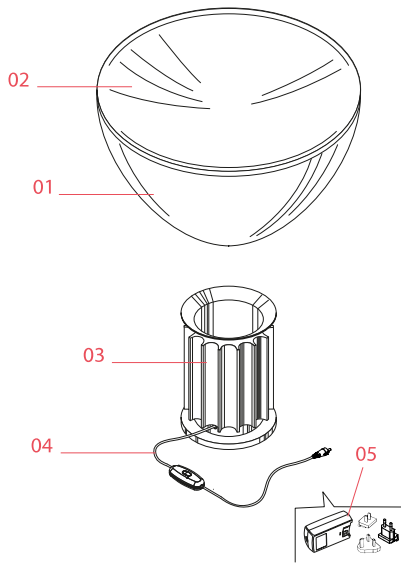

FLOS

F6602009 Matte White

Taccia

Designed by Achille and Pier Giacomo Castiglioni, 1962

28W - 2700K

Table lamp providing indirect and reflected light. Reflector in painted aluminium, gloss white on the outside and matt white on the inside. Directionable diffuser in transparent mouth-blown glass. Body in black, matt white, silver anodized or bronze anodized aluminium. Base in nickel-plated metal. Electric cable of useful length 220 cm, with dimmer switch for ON/OFF and adjustment of the light flow between 10-100%. Plug-in power supply with interchangeable plugs.

Physical

Colour	Matte White
Length (mm)	190
Cord colour	White
Cord length (mm)	2200
Net weight (kg)	11.14
Package volume (m3)	0.18
IP internal	20

Download

- [Mounting instructions](#) PDF
- [Mounting instructions](#) PDF

Insulation class	III
Frequency (Hz)	50/60
Main voltage (Vac)	100-240
Power supply	Remote included
Power supply type	Electronic 48V
Plug type	Type A, Type C, Type G
Batteries inside	No

Spare Parts

- | | | |
|-----|---|-----------|
| 01. | Taccia Led Glass diffuser with opal reflector | F6510009 |
| 02. | Taccia Led Opal white reflector | RF35388 |
| 03. | Taccia Led White base | F6608009 |
| 04. | Taccia Led White jack plug with cable and push dimmer | RF6608109 |
| 05. | Taccia Led 48V white power supply unit with plug kit | RF6600109 |