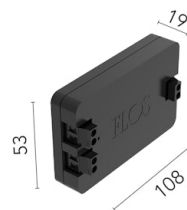

Accessories & Power Supply

REQUIRED
Power supply

Electrical

60.9352

LED power supply source for remote installation in 24V/200W electric control panel. To avoid problems of overload it is recommended to install a power source every 185W, 100/240V.

REQUIRED
Power supply

Electrical

60.9777A

Remote Power Supply Non Dimmable 24V, 120W, 220/240V

REQUIRED
Power supply

Electrical

60.9705A

Remote Power Supply Non Dimmable 24V, 60W, 220/240V

OPTIONAL
Power supply

Electrical

08.0613.14A

Dimmable control box 1-10V, 24/48V. For remote installation.