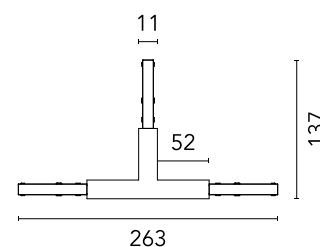

### Physical

Colour	Black
Net weight (kg)	0.03
IP internal	20