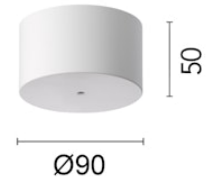

FLOS

08.8783.30ADA White

Surface Power Supply Rose Dali

Dali dimmable power supply included.

Are you a professional and your project needs consulting and support?

[BOOK AN APPOINTMENT](#)

Download

Mounting instructions

Main specifications

Mounting	Ceiling surface
Environments	Indoor dry location
Power (W)	20

Physical

Colour	White
Trim	No
Length (mm)	90
Net weight (kg)	0.17
Package height (mm)	125
Package width (mm)	140
Package length (mm)	140
IP internal	20