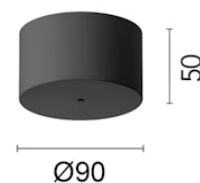

FLOS

08.8783.14ADA Black

Surface Power Supply Rose Dali

Dali dimmable power supply included.

Are you a professional and your project needs consulting and support?

[BOOK AN APPOINTMENT](#)

Download

Mounting instructions

Main specifications

Mounting	Ceiling surface
Environments	Indoor dry location
Power (W)	20

Physical

Colour	Black
Trim	No
Length (mm)	90
Net weight (kg)	0.17
Package height (mm)	125
Package width (mm)	140
Package length (mm)	140
IP internal	20