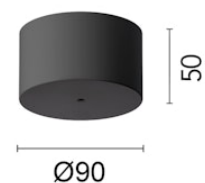

FLOS

08.8783.14A Black

Surface Power Supply Rose

Non dimmable power supply included.

Are you a professional and your project needs consulting and support?

[BOOK AN APPOINTMENT](#)

Download

Mounting instructions

Main specifications

Mounting	Ceiling surface
Environments	Indoor dry location
Power (W)	20

Physical

Colour	Black
Trim	No
Length (mm)	90
Net weight (kg)	0.17
Package height (mm)	125
Package width (mm)	140
Package length (mm)	140
IP internal	20