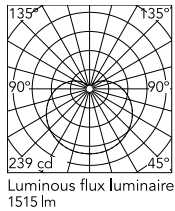

Physical

Colour	Black
Length (mm)	190
Cord colour	Black
Cord length (mm)	22000
Net weight (kg)	1.5
Package height (mm)	300
Package width (mm)	300
Package length (mm)	300
Package volume (m3)	0.03
IP internal	20

Schematic light drawing

Ecodesign and Energy Labelling

This product contains a light source of energy efficiency class D

Replaceable (LED only)
light source by a
professional

Photometric

Lighting type	Total
Light distribution	Roto symmetric
CCT (K)	2700