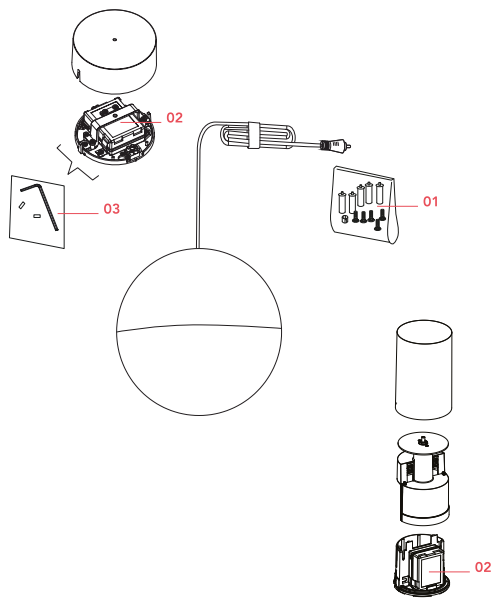

FLOS

■ F6496030 Black

String Light - Sphere head - 22mt cable

Designed by Michael Anastassiades, 2014

21W - 1515lm - 2700K

Suspension lamp providing diffused light. Black, white or blue varnished die-cast aluminium body coated with clear soft-touch varnish. Optical diffuser in opal PC. Suspension system of 22 metres with Kevlar reinforced coaxial cable. Available with wall/ceiling connection in black PC and power supply with floor switch in black varnished PC. The on/off switch is electronic with optical and touch dimm mechanism included or touch dimm and CASAMBI Ready version. Dimmer included. Compulsory to add either floor switch or ceiling/wall rose.

Accessories & Power Supply

REQUIRED

F6482030

String Light Rose

REQUIRED

F6484030

String Light Black Floor switch EU

REQUIRED

F6484330

String Light Black Floor switch GB

OPTIONAL

F6485030

String Light Kit cable

Spare Parts

- | | | |
|-----|--|-----------|
| 01. | String Light black hooks & cable clamps 5-unit kit | RF6480130 |
| 02. | Power supply unit for led | RF22934 |
| 03. | String Light Kit with allen key and screws for ceiling rose assembly | RF6480200 |

RF6480130
String Light black hooks & cable
clamps 5-unit kit

RF22934
Power supply unit for led

RF6480200
String Light Kit with allen key and
screws for ceiling rose assembly