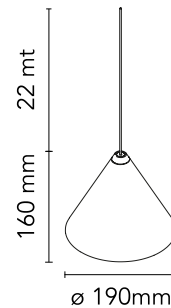

21W - 1515lm - 2700K

Suspension lamp providing diffused light. Black, white or blue varnished die-cast aluminium body coated with clear soft-touch varnish. Optical diffuser in opal PC. Suspension system of 22 metres with Kevlar reinforced coaxial cable. Available with wall/ceiling connection in black PC and power supply with floor switch in black varnished PC. The on/off switch is electronic with optical and touch dimm mechanism included or touch dimm and CASAMBI Ready version. Dimmer included. Compulsory to add either floor switch or ceiling/wall rose.

Are you a professional and your project needs consulting and support?

[BOOK AN APPOINTMENT](#)