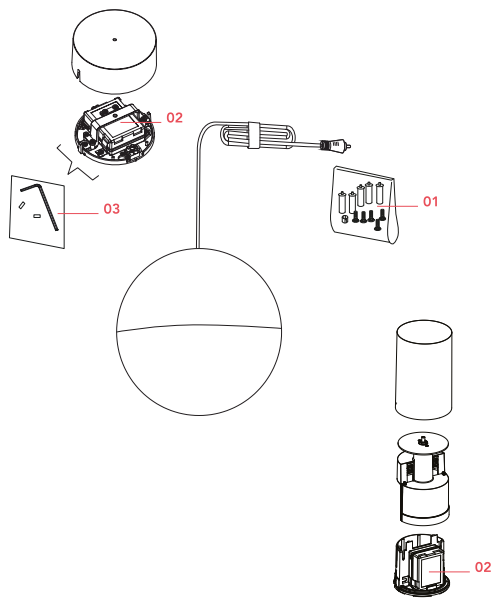

FLOS

F6496009 White

String Light - Sphere head - 22mt cable

Designed by Michael Anastassiades, 2014

21W - 1515lm - 2700K

Suspension lamp providing diffused light. Black, white or blue varnished die-cast aluminium body coated with clear soft-touch varnish. Optical diffuser in opal PC. Suspension system of 22 metres with Kevlar reinforced coaxial cable. Available with wall/ceiling connection in black PC and power supply with floor switch in black varnished PC. The on/off switch is electronic with optical and touch dimm mechanism included or touch dimm and CASAMBI Ready version. Dimmer included. Compulsory to add either floor switch or ceiling/wall rose.

REQUIRED

F6482009

String Light Canopy in White

REQUIRED

F6484009

String Light White Floor Switch EU

REQUIRED

F6484309

String Light White Floor Switch GB

OPTIONAL

F6485009

String Light Cable

Spare Parts

- | | | |
|-----|--|-----------|
| 01. | String Light Kit with white hooks and white cable clamps | RF6480109 |
| 02. | Power supply unit for led | RF22934 |
| 03. | String Light Kit with allen key and screws for ceiling rose assembly | RF6480200 |

RF6480109
String Light Kit with white hooks
and white cable clamps

RF22934
Power supply unit for led

RF6480200
String Light Kit with allen key and
screws for ceiling rose assembly