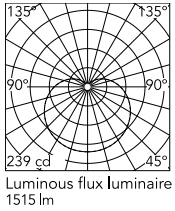

Physical

Colour	White
Length (mm)	190
Cord colour	White
Cord length (mm)	22000
Net weight (kg)	1.45
Package height (mm)	300
Package width (mm)	300
Package length (mm)	300
Package volume (m3)	0.03
IP internal	20

Schematic light drawing

Ecodesign and Energy Labelling

This product contains a light source of energy efficiency class D

Photometric

Lighting type	Total
Light distribution	Roto symmetric
CCT (K)	2700

Electrical