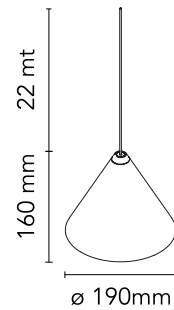

FLOS

F6496009 White

String Light - Sphere head - 22mt cable

Designed by Michael Anastassiades, 2014

21W - 1515lm - 2700K

Suspension lamp providing diffused light. Black, white or blue varnished die-cast aluminium body coated with clear soft-touch varnish. Optical diffuser in opal PC. Suspension system of 22 metres with Kevlar reinforced coaxial cable. Available with wall/ceiling connection in black PC and power supply with floor switch in black varnished PC. The on/off switch is electronic with optical and touch dimm mechanism included or touch dimm and CASAMBI Ready version. Dimmer included. Compulsory to add either floor switch or ceiling/wall rose.

Are you a professional and your project needs consulting and support?

[BOOK AN APPOINTMENT](#)