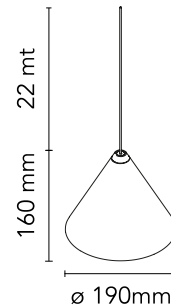

21W - 1515lm - 2700K

Suspension lamp providing diffused light. Black, white or blue varnished die-cast aluminium body coated with clear soft-touch varnish. Optical diffuser in opal PC. Suspension system of 22 metres with Kevlar reinforced coaxial cable. Available with wall/ceiling connection in black PC and power supply with floor switch in black varnished PC. The on/off switch is electronic with optical and touch dimm mechanism included or touch dimm and CASAMBI Ready version. Dimmer included. Compulsory to add either floor switch or ceiling/wall rose.

Are you a professional and your project needs consulting and support?

[BOOK AN APPOINTMENT](#)