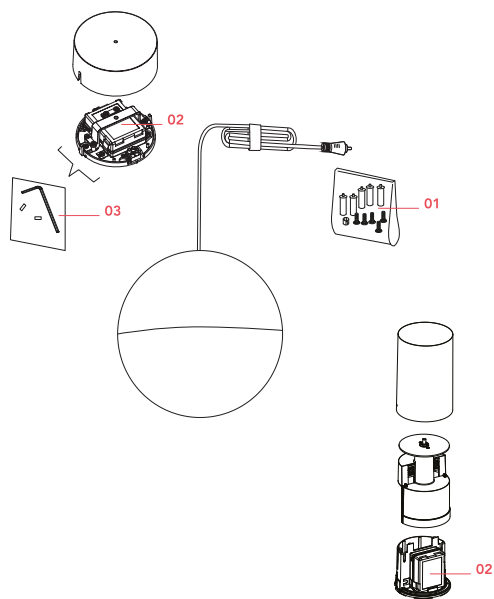

## Schematic light drawing

F6484330

String Light Black Floor switch GB

OPTIONAL

F6485030

String Light Kit cable

## Spare Parts

- |     |  |           |
|-----|--|-----------|
| 01. | String Light black hooks & cable clamps 5-unit kit                   | RF6480130 |
| 02. | Power supply unit for led  | RF22934   |
| 03. | String Light Kit with allen key and screws for ceiling rose assembly | RF6480200 |