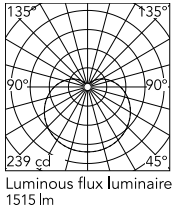

Schematic light drawing

Photometric

Light distribution	Roto symmetric
CCT (K)	2700

Electrical

Insulation class	III
Main voltage (Vac)	48
Forward voltage (V)	48
Power supply	Remote excluded
Power supply type	Electronic 48V
Batteries inside	No