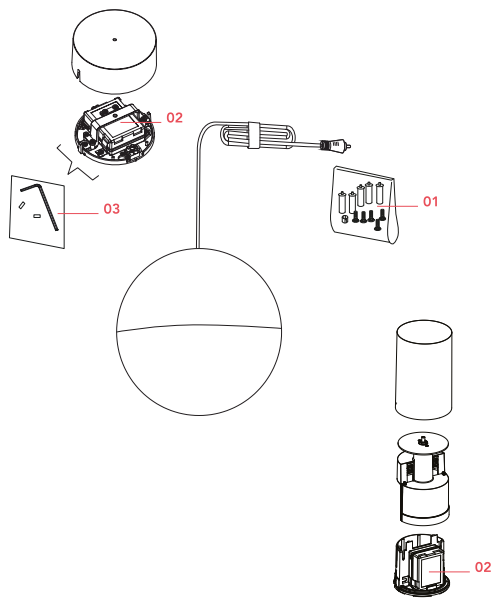

FLOS

 F6498014 Blue

String Light - Sphere head - 22mt cable - CASAMBI Ready

Designed by Michael Anastassiades, 2014

21W - 1515lm - 2700K

Suspension lamp providing diffused light. Black, white or blue varnished die-cast aluminium body coated with clear soft-touch varnish. Optical diffuser in opal PC. Suspension system of 22 metres with Kevlar reinforced coaxial cable. Available with wall/ceiling connection in black PC and power supply with floor switch in black varnished PC. The on/off switch is electronic with optical and touch dimm mechanism included or touch dimm and CASAMBI Ready version. Dimmer included. Compulsory to add either floor switch or ceiling/wall rose.

Accessories & Power Supply

REQUIRED

F6482014

String Light Canopy in Blue

REQUIRED

F6484014

String Light Floor switch EU

REQUIRED

F6484314

String Light Floor switch GB

OPTIONAL

F6485014

String Light Cable

Spare Parts

- | | | |
|-----|--|-----------|
| 01. | String Light Kit with blue hooks and blue wire cable clamps | RF6480114 |
| 02. | Power supply unit for led | RF22934 |
| 03. | String Light Kit with allen key and screws for ceiling rose assembly | RF6480200 |

RF6480114
String Light Kit with blue hooks
and blue wire cable clamps

RF22934
Power supply unit for led

RF6480200
String Light Kit with allen key and
screws for ceiling rose assembly