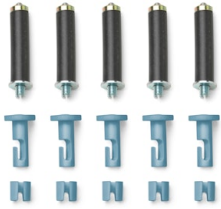

FLOS

 F6498014 Blue

String Light - Sphere head - 22mt cable - CASAMBI Ready

Designed by Michael Anastassiades, 2014

21W - 1515lm - 2700K

Suspension lamp providing diffused light. Black, white or blue varnished die-cast aluminium body coated with clear soft-touch varnish. Optical diffuser in opal PC. Suspension system of 22 metres with Kevlar reinforced coaxial cable. Available with wall/ceiling connection in black PC and power supply with floor switch in black varnished PC. The on/off switch is electronic with optical and touch dimm mechanism included or touch dimm and CASAMBI Ready version. Dimmer included. Compulsory to add either floor switch or ceiling/wall rose.

F6484314

String Light Floor switch GB

OPTIONAL

F6485014

String Light Cable

Spare Parts

- | | | |
|-----|--|-----------|
| 01. | String Light Kit with blue hooks and blue wire cable clamps | RF6480114 |
| 02. | Power supply unit for led | RF22934 |
| 03. | String Light Kit with allen key and screws for ceiling rose assembly | RF6480200 |

RF6480114
String Light Kit with blue hooks
and blue wire cable clamps

RF22934
Power supply unit for led

RF6480200
String Light Kit with allen key and
screws for ceiling rose assembly