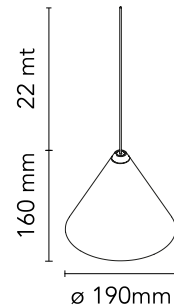

FLOS

F6498014 Blue

String Light - Sphere head - 22mt cable - CASAMBI Ready

Designed by Michael Anastassiades, 2014

21W - 1515lm - 2700K

Suspension lamp providing diffused light. Black, white or blue varnished die-cast aluminium body coated with clear soft-touch varnish. Optical diffuser in opal PC. Suspension system of 22 metres with Kevlar reinforced coaxial cable. Available with wall/ceiling connection in black PC and power supply with floor switch in black varnished PC. The on/off switch is electronic with optical and touch dimm mechanism included or touch dimm and CASAMBI Ready version. Dimmer included. Compulsory to add either floor switch or ceiling/wall rose.

Are you a professional and your project needs consulting and support?

[BOOK AN APPOINTMENT](#)

Main specifications

EAN	8059607042304
Mounting	Suspension
Environments	Indoor dry location
Light source type	LED
Light sources included	Yes
LED type	LED array
Power (W)	21
Lumen Output (lm)	1515

Physical

Colour	Blue
Length (mm)	190
Cord colour	Blue
Cord length (mm)	22000
Net weight (kg)	1.27
Package height (mm)	300
Package width (mm)	300
Package length (mm)	300
Package volume (m3)	0.03
IP internal	20

Download

- [Mounting instructions](#) PDF
- [Mounting instructions](#) PDF
- [Mounting instructions](#) PDF

Photometric Files

- [LDT / IES](#) LDT

Technical Drawings

- [Bim](#) ZIP