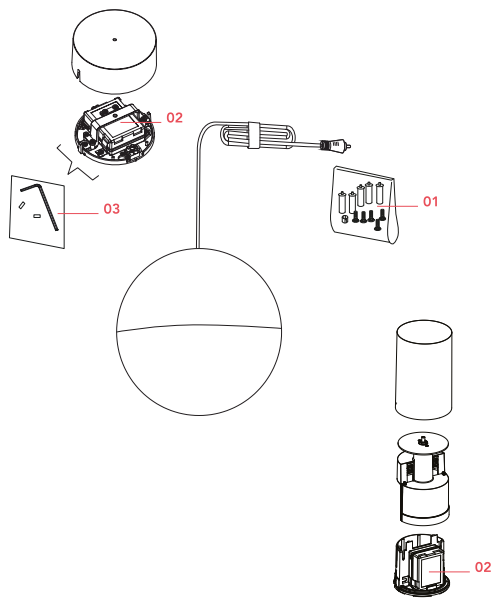

FLOS

F6498009 White

String Light - Sphere head - 22mt cable - CASAMBI Ready

Designed by Michael Anastassiades, 2014

21W - 1515lm - 2700K

Suspension lamp providing diffused light. Black, white or blue varnished die-cast aluminium body coated with clear soft-touch varnish. Optical diffuser in opal PC. Suspension system of 22 metres with Kevlar reinforced coaxial cable. Available with wall/ceiling connection in black PC and power supply with floor switch in black varnished PC. The on/off switch is electronic with optical and touch dimm mechanism included or touch dimm and CASAMBI Ready version. Dimmer included. Compulsory to add either floor switch or ceiling/wall rose.

Accessories & Power Supply

REQUIRED

F6482009

String Light Canopy in White

REQUIRED

F6484009

String Light White Floor Switch EU

REQUIRED

F6484309

String Light White Floor Switch GB

OPTIONAL

F6485009

String Light Cable

Spare Parts

- | | | |
|-----|--|-----------|
| 01. | String Light Kit with white hooks and white cable clamps | RF6480109 |
| 02. | Power supply unit for led | RF22934 |
| 03. | String Light Kit with allen key and screws for ceiling rose assembly | RF6480200 |

RF6480109
String Light Kit with white hooks
and white cable clamps

RF22934
Power supply unit for led

RF6480200
String Light Kit with allen key and
screws for ceiling rose assembly