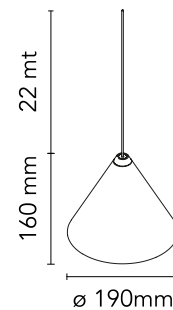

FLOS

F6498009 White

String Light - Sphere head - 22mt cable - CASAMBI Ready

Designed by Michael Anastassiades, 2014

21W - 1515lm - 2700K

Suspension lamp providing diffused light. Black, white or blue varnished die-cast aluminium body coated with clear soft-touch varnish. Optical diffuser in opal PC. Suspension system of 22 metres with Kevlar reinforced coaxial cable. Available with wall/ceiling connection in black PC and power supply with floor switch in black varnished PC. The on/off switch is electronic with optical and touch dimm mechanism included or touch dimm and CASAMBI Ready version. Dimmer included. Compulsory to add either floor switch or ceiling/wall rose.

Are you a professional and your project needs consulting and support?

[BOOK AN APPOINTMENT](#)

Main specifications

EAN	8059607042328
Mounting	Suspension
Environments	Indoor dry location
Light source type	LED
Light sources included	Yes
LED type	LED array
Power (W)	21
Lumen Output (lm)	1515

Physical

Colour	White
Length (mm)	190
Cord colour	White
Cord length (mm)	22000
Net weight (kg)	1.27
Package height (mm)	300
Package width (mm)	300
Package length (mm)	300
Package volume (m3)	0.03
IP internal	20

Download

[Mounting instructions](#) PDF

[Mounting instructions](#) PDF

[Mounting instructions](#) PDF

Photometric Files

[LDT / IES](#) LDT

Technical Drawings

[Bim](#) ZIP