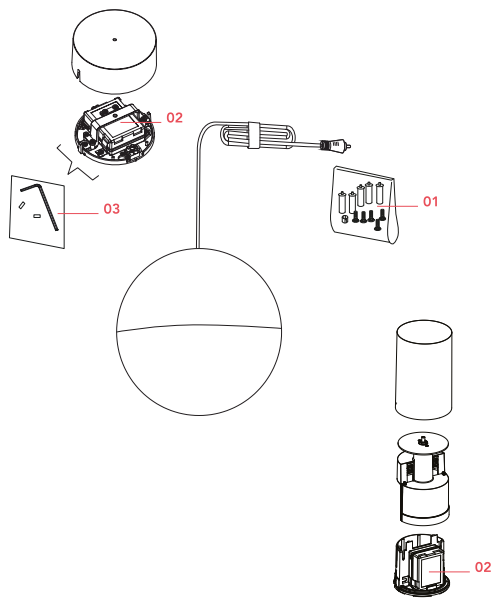

## Accessories & Power Supply

REQUIRED

F6482030

String Light Rose

REQUIRED

F6484030

String Light Black Floor switch EU

REQUIRED

F6484330

String Light Black Floor switch GB

OPTIONAL

F6485030

String Light Kit cable

## Spare Parts

- |     |  |           |
|-----|--|-----------|
| 01. | String Light black hooks & cable clamps 5-unit kit                   | RF6480130 |
| 02. | Power supply unit for led  | RF22934   |
| 03. | String Light Kit with allen key and screws for ceiling rose assembly | RF6480200 |