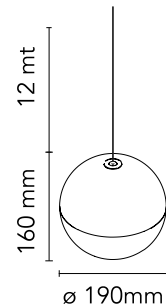

21W - 1515lm - 2700K

Suspension lamp providing diffused light. Black, white or blue varnished die-cast aluminium body coated with clear soft-touch varnish. Optical diffuser in opal PC. Suspension system of 12 metres with Kevlar reinforced coaxial cable. Available with wall/ceiling connection in black PC and power supply with floor switch in black varnished PC. The on/off switch is electronic with optical and touch dimm mechanism included or touch dimm and CASAMBI Ready version. Dimmer included. Compulsory to add either floor switch or ceiling/wall rose.

Are you a professional and your project needs consulting and support?

[BOOK AN APPOINTMENT](#)