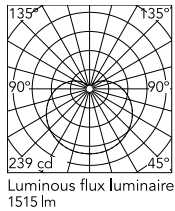

Schematic light drawing