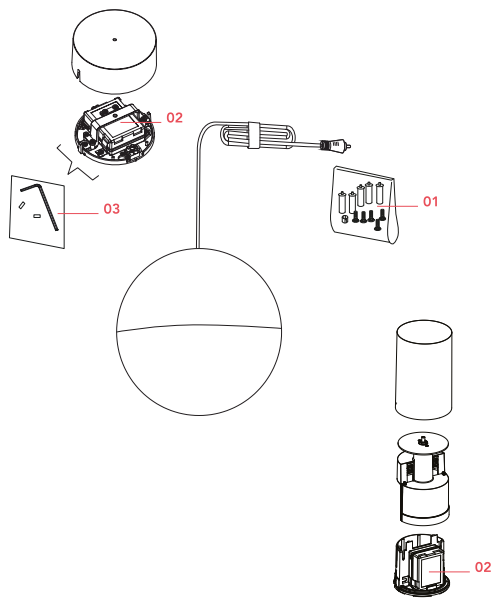

## Accessories & Power Supply

REQUIRED

F6482014

String Light Canopy in Blue

REQUIRED

F6484014

String Light Floor switch EU

REQUIRED

F6484314

String Light Floor switch GB

OPTIONAL

F6485014

String Light Cable

## Spare Parts

- |     |  |           |
|-----|--|-----------|
| 01. | String Light Kit with blue hooks and blue wire cable clamps          | RF6480114 |
| 02. | Power supply unit for led  | RF22934   |
| 03. | String Light Kit with allen key and screws for ceiling rose assembly | RF6480200 |