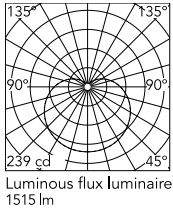

Schematic light drawing