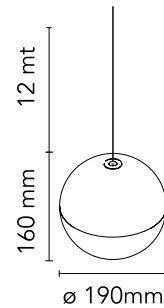

FLOS

F6486014 Blue

String Light - Sphere head - 12mt cable

Designed by Michael Anastassiades, 2014

21W - 1515lm - 2700K

Suspension lamp providing diffused light. Black, white or blue varnished die-cast aluminium body coated with clear soft-touch varnish. Optical diffuser in opal PC. Suspension system of 12 metres with Kevlar reinforced coaxial cable. Available with wall/ceiling connection in black PC and power supply with floor switch in black varnished PC. The on/off switch is electronic with optical and touch dimm mechanism included or touch dimm and CASAMBI Ready version. Dimmer included. Compulsory to add either floor switch or ceiling/wall rose.

Are you a professional and your project needs consulting and support?

[BOOK AN APPOINTMENT](#)