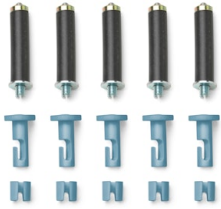

## String Light - Sphere head - 12mt cable

Designed by Michael Anastassiades, 2014

21W - 1515lm - 2700K

Suspension lamp providing diffused light. Black, white or blue varnished die-cast aluminium body coated with clear soft-touch varnish. Optical diffuser in opal PC. Suspension system of 12 metres with Kevlar reinforced coaxial cable. Available with wall/ceiling connection in black PC and power supply with floor switch in black varnished PC. The on/off switch is electronic with optical and touch dimm mechanism included or touch dimm and CASAMBI Ready version. Dimmer included. Compulsory to add either floor switch or ceiling/wall rose.

F6484314

String Light Floor switch GB

OPTIONAL

F6485014

String Light Cable

## Spare Parts

- |     |  |           |
|-----|--|-----------|
| 01. | String Light Kit with blue hooks and blue wire cable clamps          | RF6480114 |
| 02. | Power supply unit for led  | RF22934   |
| 03. | String Light Kit with allen key and screws for ceiling rose assembly | RF6480200 |