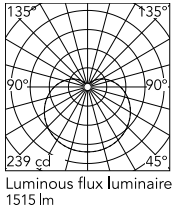

Schematic light drawing

Photometric

Lighting type	Total
Light distribution	Roto symmetric
CCT (K)	2700

Electrical

Insulation class	III
Main voltage (Vac)	48
Forward voltage (V)	48
Power supply	Remote excluded
Power supply type	Electronic 48V
Batteries inside	No