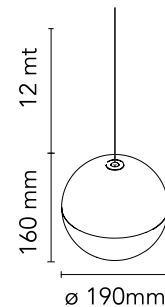

21W - 1515lm - 2700K

Suspension lamp providing diffused light. Black, white or blue varnished die-cast aluminium body coated with clear soft-touch varnish. Optical diffuser in opal PC. Suspension system of 12 metres with Kevlar reinforced coaxial cable. Available with wall/ceiling connection in black PC and power supply with floor switch in black varnished PC. The on/off switch is electronic with optical and touch dimm mechanism included or touch dimm and CASAMBI Ready version. Dimmer included. Compulsory to add either floor switch or ceiling/wall rose.

Are you a professional and your project needs consulting and support?

[BOOK AN APPOINTMENT](#)