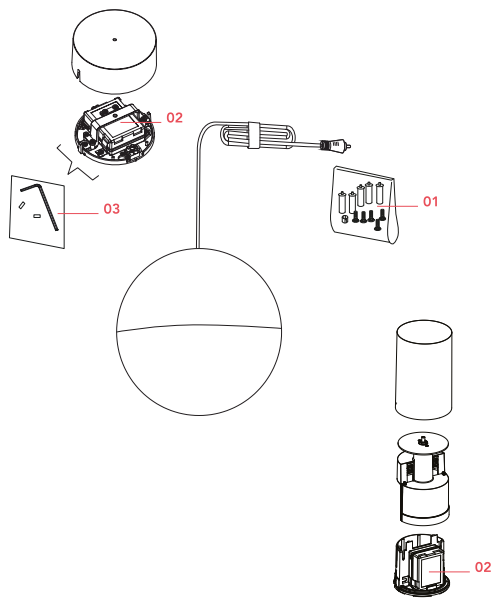

FLOS

■ F6488030 Black

String Light - Sphere head - 12mt cable - CASAMBI Ready

Designed by Michael Anastassiades, 2014

21W - 1515lm - 2700K

Suspension lamp providing diffused light. Black, white or blue varnished die-cast aluminium body coated with clear soft-touch varnish. Optical diffuser in opal PC. Suspension system of 12 metres with Kevlar reinforced coaxial cable. Available with wall/ceiling connection in black PC and power supply with floor switch in black varnished PC. The on/off switch is electronic with optical and touch dimm mechanism included or touch dimm and CASAMBI Ready version. Dimmer included. Compulsory to add either floor switch or ceiling/wall rose.

Accessories & Power Supply

REQUIRED

F6482030

String Light Rose

REQUIRED

F6484030

String Light Black Floor switch EU

REQUIRED

F6484330

String Light Black Floor switch GB

OPTIONAL

F6485030

String Light Kit cable

Spare Parts

- | | | |
|-----|--|-----------|
| 01. | String Light black hooks & cable clamps 5-unit kit | RF6480130 |
| 02. | Power supply unit for led | RF22934 |
| 03. | String Light Kit with allen key and screws for ceiling rose assembly | RF6480200 |

RF6480130
String Light black hooks & cable
clamps 5-unit kit

RF22934
Power supply unit for led

RF6480200
String Light Kit with allen key and
screws for ceiling rose assembly