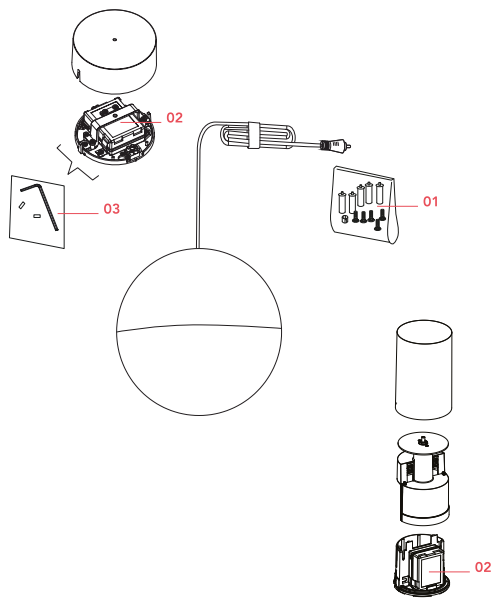

FLOS

 F6488014 Blue

String Light - Sphere head - 12mt cable - CASAMBI Ready

Designed by Michael Anastassiades, 2014

21W - 1515lm - 2700K

Suspension lamp providing diffused light. Black, white or blue varnished die-cast aluminium body coated with clear soft-touch varnish. Optical diffuser in opal PC. Suspension system of 12 metres with Kevlar reinforced coaxial cable. Available with wall/ceiling connection in black PC and power supply with floor switch in black varnished PC. The on/off switch is electronic with optical and touch dimm mechanism included or touch dimm and CASAMBI Ready version. Dimmer included. Compulsory to add either floor switch or ceiling/wall rose.

Accessories & Power Supply

REQUIRED

F6482014

String Light Canopy in Blue

REQUIRED

F6484014

String Light Floor switch EU

REQUIRED

F6484314

String Light Floor switch GB

OPTIONAL

F6485014

String Light Cable

Spare Parts

- | | | |
|-----|--|-----------|
| 01. | String Light Kit with blue hooks and blue wire cable clamps | RF6480114 |
| 02. | Power supply unit for led | RF22934 |
| 03. | String Light Kit with allen key and screws for ceiling rose assembly | RF6480200 |

RF6480114
String Light Kit with blue hooks
and blue wire cable clamps

RF22934
Power supply unit for led

RF6480200
String Light Kit with allen key and
screws for ceiling rose assembly