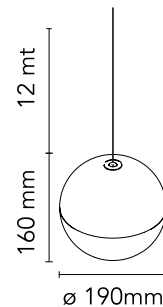

FLOS

F6488014 Blue

String Light - Sphere head - 12mt cable - CASAMBI Ready

Designed by Michael Anastassiades, 2014

21W - 1515lm - 2700K

Suspension lamp providing diffused light. Black, white or blue varnished die-cast aluminium body coated with clear soft-touch varnish. Optical diffuser in opal PC. Suspension system of 12 metres with Kevlar reinforced coaxial cable. Available with wall/ceiling connection in black PC and power supply with floor switch in black varnished PC. The on/off switch is electronic with optical and touch dimm mechanism included or touch dimm and CASAMBI Ready version. Dimmer included. Compulsory to add either floor switch or ceiling/wall rose.

Are you a professional and your project needs consulting and support?

[BOOK AN APPOINTMENT](#)

Main specifications

EAN	8059607042182
Mounting	Suspension
Environments	Indoor dry location
Light source type	LED
Light sources included	Yes
LED type	LED array
Power (W)	21
Lumen Output (lm)	1515

Physical

Colour	Blue
Length (mm)	190
Cord colour	Blue
Cord length (mm)	12000
Net weight (kg)	1.35
Package height (mm)	300
Package width (mm)	300
Package length (mm)	300
Package volume (m3)	0.03
IP internal	20

Download

- [Mounting instructions](#) PDF
- [Mounting instructions](#) PDF
- [Mounting instructions](#) PDF

Photometric Files

- [LDT / IES](#) LDT

Technical Drawings

- [Bim](#) ZIP