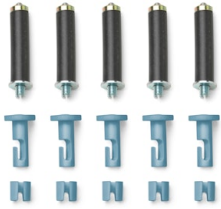

FLOS

 F6488014 Blue

String Light - Sphere head - 12mt cable - CASAMBI Ready

Designed by Michael Anastassiades, 2014

21W - 1515lm - 2700K

Suspension lamp providing diffused light. Black, white or blue varnished die-cast aluminium body coated with clear soft-touch varnish. Optical diffuser in opal PC. Suspension system of 12 metres with Kevlar reinforced coaxial cable. Available with wall/ceiling connection in black PC and power supply with floor switch in black varnished PC. The on/off switch is electronic with optical and touch dimm mechanism included or touch dimm and CASAMBI Ready version. Dimmer included. Compulsory to add either floor switch or ceiling/wall rose.

F6484314

String Light Floor switch GB

OPTIONAL

F6485014

String Light Cable

Spare Parts

- | | | |
|-----|--|-----------|
| 01. | String Light Kit with blue hooks and blue wire cable clamps | RF6480114 |
| 02. | Power supply unit for led | RF22934 |
| 03. | String Light Kit with allen key and screws for ceiling rose assembly | RF6480200 |

RF6480114
String Light Kit with blue hooks
and blue wire cable clamps

RF22934
Power supply unit for led

RF6480200
String Light Kit with allen key and
screws for ceiling rose assembly