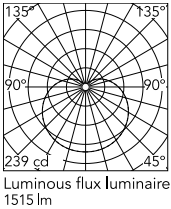

Schematic light drawing

Photometric

Lighting type	Total
Light distribution	Roto symmetric
CCT (K)	2700

Electrical

Insulation class	III
Main voltage (Vac)	48
Forward voltage (V)	48
Power supply	Remote excluded
Power supply type	Electronic 48V
Batteries inside	No