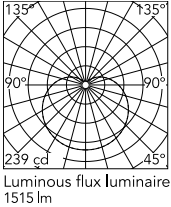

Physical

Colour	White
Length (mm)	190
Cord colour	White
Cord length (mm)	12000
Net weight (kg)	1.35
Package height (mm)	300
Package width (mm)	300
Package length (mm)	300
Package volume (m3)	0.03
IP internal	20

Ecodesign and Energy Labelling

This product contains a light source of energy efficiency class D

Schematic light drawing

Photometric

Lighting type	Total
Light distribution	Roto symmetric
CCT (K)	2700

Electrical