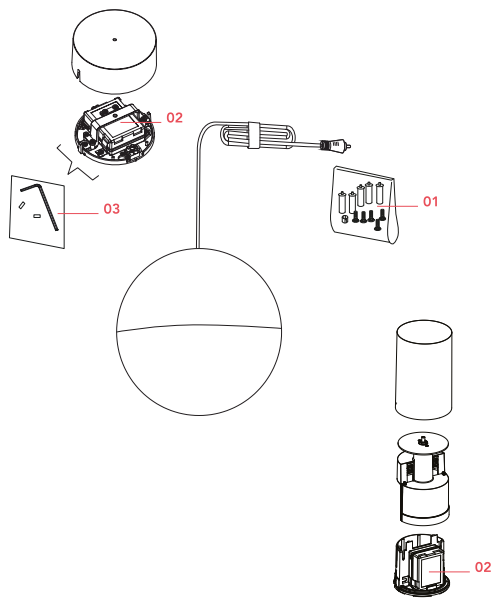

FLOS

F6488009 White

String Light - Sphere head - 12mt cable - CASAMBI Ready

Designed by Michael Anastassiades, 2014

21W - 1515lm - 2700K

Suspension lamp providing diffused light. Black, white or blue varnished die-cast aluminium body coated with clear soft-touch varnish. Optical diffuser in opal PC. Suspension system of 12 metres with Kevlar reinforced coaxial cable. Available with wall/ceiling connection in black PC and power supply with floor switch in black varnished PC. The on/off switch is electronic with optical and touch dimm mechanism included or touch dimm and CASAMBI Ready version. Dimmer included. Compulsory to add either floor switch or ceiling/wall rose.

Insulation class	III
Main voltage (Vac)	48
Forward voltage (V)	48
Power supply	Remote excluded
Power supply type	Electronic 48V
Batteries inside	No

Accessories & Power Supply

REQUIRED

F6482009

String Light Canopy in White

REQUIRED

F6484009

String Light White Floor Switch EU

REQUIRED

F6484309

String Light White Floor Switch GB

OPTIONAL

F6485009

String Light Cable

Spare Parts

- | | | |
|-----|--|-----------|
| 01. | String Light Kit with white hooks and white cable clamps | RF6480109 |
| 02. | Power supply unit for led | RF22934 |
| 03. | String Light Kit with allen key and screws for ceiling rose assembly | RF6480200 |