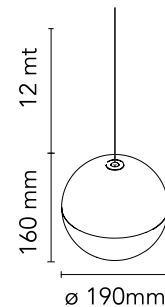

FLOS

F6488009 White

String Light - Sphere head - 12mt cable - CASAMBI Ready

Designed by Michael Anastassiades, 2014

21W - 1515lm - 2700K

Suspension lamp providing diffused light. Black, white or blue varnished die-cast aluminium body coated with clear soft-touch varnish. Optical diffuser in opal PC. Suspension system of 12 metres with Kevlar reinforced coaxial cable. Available with wall/ceiling connection in black PC and power supply with floor switch in black varnished PC. The on/off switch is electronic with optical and touch dimm mechanism included or touch dimm and CASAMBI Ready version. Dimmer included. Compulsory to add either floor switch or ceiling/wall rose.

Are you a professional and your project needs consulting and support?

[BOOK AN APPOINTMENT](#)

Main specifications

EAN	8059607042205
Mounting	Suspension
Environments	Indoor dry location
Light source type	LED
Light sources included	Yes
LED type	LED array
Power (W)	21
Lumen Output (lm)	1515

Physical

Colour	White
Length (mm)	190
Cord colour	White
Cord length (mm)	12000
Net weight (kg)	1.35
Package height (mm)	300
Package width (mm)	300
Package length (mm)	300
Package volume (m3)	0.03
IP internal	20

Download

Mounting instructions	↓ PDF
Mounting instructions	↓ PDF
Mounting instructions	↓ PDF

Photometric Files

LDT / IES	↓ LDT

Technical Drawings

Bim	↓ ZIP