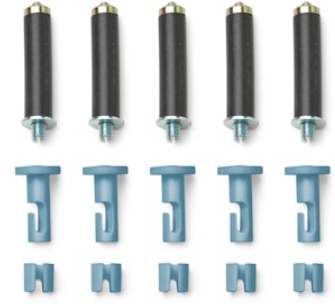

FLOS

RF6480114

String Light Kit with blue hooks and blue wire cable clamps

Kit with Blue Hooks and Blue Wire Clamps

Are you a professional and your project needs consulting and support?

[BOOK AN APPOINTMENT](#)

[Download](#)

Spare Parts

Physical

Net weight (kg) 0.05

Photometric

Extreme cut off No