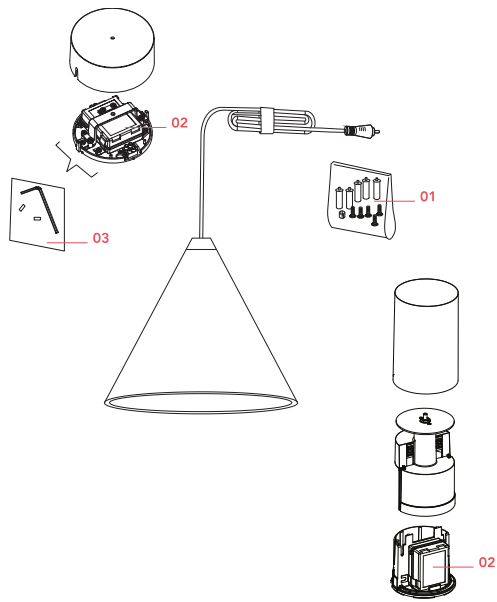

FLOS

■ F6497030 Black

String Light - Cone head - 22mt cable

Designed by Michael Anastassiades, 2014

21W - 1035lm - 2700K

Suspension lamp providing diffused light. Black, white or blue varnished die-cast aluminium body coated with clear soft-touch varnish. Optical diffuser in opal PC. Suspension system of 22 metres with Kevlar reinforced coaxial cable. Available with wall/ceiling connection in black PC and power supply with floor switch in black varnished PC. The on/off switch is electronic with optical and touch dimm mechanism included or touch dimm and CASAMBI Ready version. Dimmer included. Compulsory to add either floor switch or ceiling/wall rose.

String Light Black Floor switch GB

OPTIONAL

F6485030

String Light Kit cable

Spare Parts

- | | | |
|-----|--|-----------|
| 01. | String Light black hooks & cable clamps 5-unit kit | RF6480130 |
| 02. | Power supply unit for led | RF22934 |
| 03. | String Light Kit with allen key and screws for ceiling rose assembly | RF6480200 |

RF6480130
String Light black hooks & cable
clamps 5-unit kit

RF22934
Power supply unit for led

RF6480200
String Light Kit with allen key and
screws for ceiling rose assembly