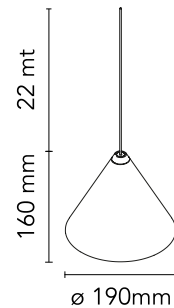

21W - 1035lm - 2700K

Suspension lamp providing diffused light. Black, white or blue varnished die-cast aluminium body coated with clear soft-touch varnish. Optical diffuser in opal PC. Suspension system of 22 metres with Kevlar reinforced coaxial cable. Available with wall/ceiling connection in black PC and power supply with floor switch in black varnished PC. The on/off switch is electronic with optical and touch dimm mechanism included or touch dimm and CASAMBI Ready version. Dimmer included. Compulsory to add either floor switch or ceiling/wall rose.

Are you a professional and your project needs consulting and support?

[BOOK AN APPOINTMENT](#)