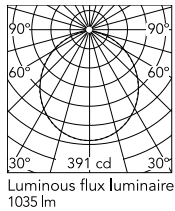

Physical

Colour	Black
Length (mm)	190
Cord colour	Black
Cord length (mm)	22000
Net weight (kg)	1.3
Package height (mm)	300
Package width (mm)	300
Package length (mm)	300
Package volume (m3)	0.03
IP internal	20

Schematic light drawing

Ecodesign and Energy Labelling

This product contains a light source of energy efficiency class D

Photometric

Lighting type	Direct
Light distribution	Roto symmetric
CCT (K)	2700

Electrical