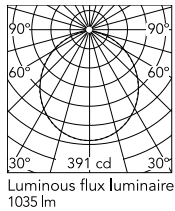

Schematic light drawing

Photometric

Lighting type	Direct
Light distribution	Roto symmetric
CCT (K)	2700

Electrical

Insulation class	III
Main voltage (Vac)	48
Forward voltage (V)	48
Power supply	Remote excluded
Dimmable	Yes
Power supply type	Electronic 48V
Dimming interface	Dimmer Integrated
Batteries inside	No