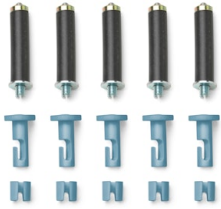

FLOS

 F6497014 Blue

String Light - Cone head - 22mt cable

Designed by Michael Anastassiades, 2014

21W - 1035lm - 2700K

Suspension lamp providing diffused light. Black, white or blue varnished die-cast aluminium body coated with clear soft-touch varnish. Optical diffuser in opal PC. Suspension system of 22 metres with Kevlar reinforced coaxial cable. Available with wall/ceiling connection in black PC and power supply with floor switch in black varnished PC. The on/off switch is electronic with optical and touch dimm mechanism included or touch dimm and CASAMBI Ready version. Dimmer included. Compulsory to add either floor switch or ceiling/wall rose.

REQUIRED

F6484014

String Light Floor switch EU

REQUIRED

F6484314

String Light Floor switch GB

OPTIONAL

F6485014

String Light Cable

Spare Parts

- | | | |
|-----|--|-----------|
| 01. | String Light Kit with blue hooks and blue wire cable clamps | RF6480114 |
| 02. | Power supply unit for led | RF22934 |
| 03. | String Light Kit with allen key and screws for ceiling rose assembly | RF6480200 |