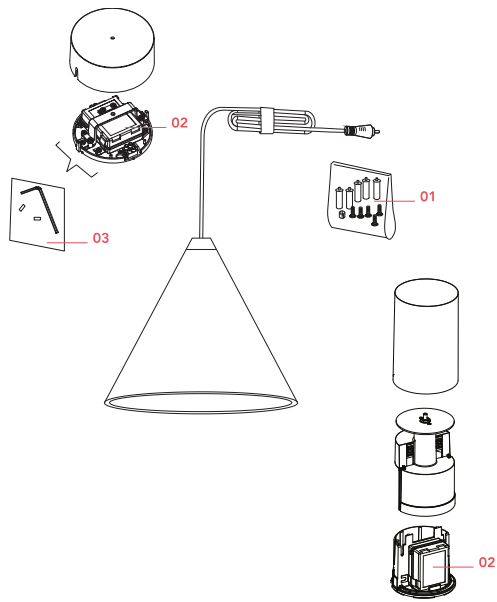

FLOS

 F6497014 Blue

String Light - Cone head - 22mt cable

Designed by Michael Anastassiades, 2014

21W - 1035lm - 2700K

Suspension lamp providing diffused light. Black, white or blue varnished die-cast aluminium body coated with clear soft-touch varnish. Optical diffuser in opal PC. Suspension system of 22 metres with Kevlar reinforced coaxial cable. Available with wall/ceiling connection in black PC and power supply with floor switch in black varnished PC. The on/off switch is electronic with optical and touch dimm mechanism included or touch dimm and CASAMBI Ready version. Dimmer included. Compulsory to add either floor switch or ceiling/wall rose.

REQUIRED

F6484014

String Light Floor switch EU

REQUIRED

F6484314

String Light Floor switch GB

OPTIONAL

F6485014

String Light Cable

Spare Parts

- | | | |
|-----|--|-----------|
| 01. | String Light Kit with blue hooks and blue wire cable clamps | RF6480114 |
| 02. | Power supply unit for led | RF22934 |
| 03. | String Light Kit with allen key and screws for ceiling rose assembly | RF6480200 |