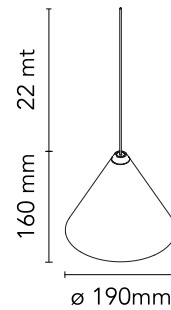

FLOS

F6497014 Blue

String Light - Cone head - 22mt cable

Designed by Michael Anastassiades, 2014

21W - 1035lm - 2700K

Suspension lamp providing diffused light. Black, white or blue varnished die-cast aluminium body coated with clear soft-touch varnish. Optical diffuser in opal PC. Suspension system of 22 metres with Kevlar reinforced coaxial cable. Available with wall/ceiling connection in black PC and power supply with floor switch in black varnished PC. The on/off switch is electronic with optical and touch dimm mechanism included or touch dimm and CASAMBI Ready version. Dimmer included. Compulsory to add either floor switch or ceiling/wall rose.

Are you a professional and your project needs consulting and support?

[BOOK AN APPOINTMENT](#)