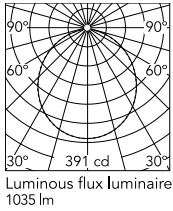

Schematic light drawing