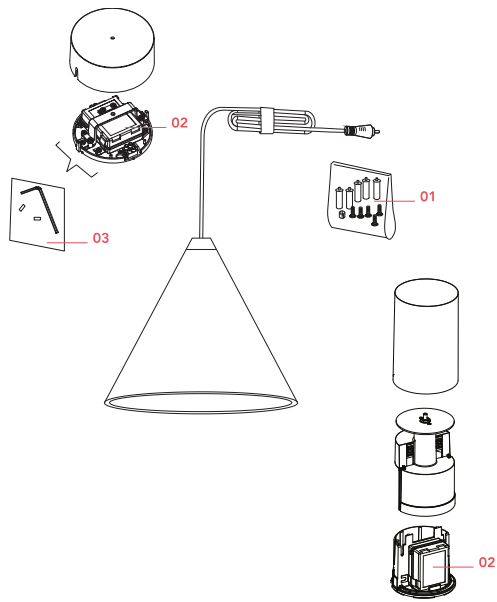

## String Light - Cone head - 22mt cable

Designed by Michael Anastassiades, 2014

21W - 1035lm - 2700K

Suspension lamp providing diffused light. Black, white or blue varnished die-cast aluminium body coated with clear soft-touch varnish. Optical diffuser in opal PC. Suspension system of 22 metres with Kevlar reinforced coaxial cable. Available with wall/ceiling connection in black PC and power supply with floor switch in black varnished PC. The on/off switch is electronic with optical and touch dimm mechanism included or touch dimm and CASAMBI Ready version. Dimmer included. Compulsory to add either floor switch or ceiling/wall rose.

## Accessories & Power Supply

REQUIRED

F6482009

String Light Canopy in White

REQUIRED

F6484009

String Light White Floor Switch EU

REQUIRED

F6484309

String Light White Floor Switch GB

OPTIONAL

F6485009

String Light Cable

## Spare Parts

- |     |  |           |
|-----|--|-----------|
| 01. | String Light Kit with white hooks and white cable clamps             | RF6480109 |
| 02. | Power supply unit for led  | RF22934   |
| 03. | String Light Kit with allen key and screws for ceiling rose assembly | RF6480200 |