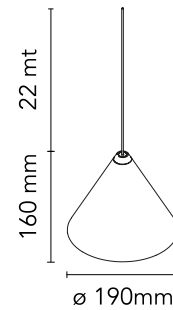

21W - 1035lm - 2700K

Suspension lamp providing diffused light. Black, white or blue varnished die-cast aluminium body coated with clear soft-touch varnish. Optical diffuser in opal PC. Suspension system of 22 metres with Kevlar reinforced coaxial cable. Available with wall/ceiling connection in black PC and power supply with floor switch in black varnished PC. The on/off switch is electronic with optical and touch dimm mechanism included or touch dimm and CASAMBI Ready version. Dimmer included. Compulsory to add either floor switch or ceiling/wall rose.

Are you a professional and your project needs consulting and support?

[BOOK AN APPOINTMENT](#)