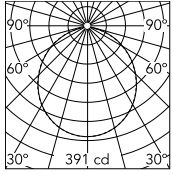

Physical

Colour	Black
Length (mm)	190
Cord colour	Black
Cord length (mm)	22000
Net weight (kg)	1.15
Package height (mm)	300
Package width (mm)	300
Package length (mm)	300
Package volume (m3)	0.03
IP internal	20

Ecodesign and Energy Labelling

This product contains a light source of energy efficiency class D

Schematic light drawing

Luminous flux luminaire
1035 lm

Photometric

Light distribution	Roto symmetric
CCT (K)	2700