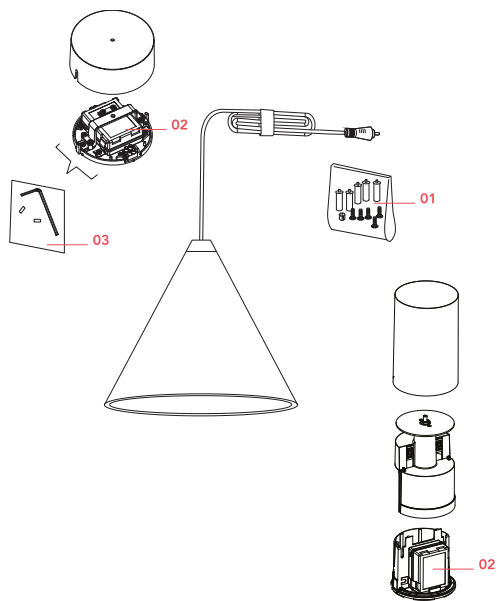

FLOS

■ F6499030 Black

String Light - Cone head - 22mt cable - CASAMBI Ready

Designed by Michael Anastassiades, 2014

21W - 1035lm - 2700K

Suspension lamp providing diffused light. Black, white or blue varnished die-cast aluminium body coated with clear soft-touch varnish. Optical diffuser in opal PC. Suspension system of 22 metres with Kevlar reinforced coaxial cable. Available with wall/ceiling connection in black PC and power supply with floor switch in black varnished PC. The on/off switch is electronic with optical and touch dimm mechanism included or touch dimm and CASAMBI Ready version. Dimmer included. Compulsory to add either floor switch or ceiling/wall rose.

F6484330

String Light Black Floor switch GB

OPTIONAL

F6485030

String Light Kit cable

Spare Parts

- | | | |
|-----|--|-----------|
| 01. | String Light black hooks & cable clamps 5-unit kit | RF6480130 |
| 02. | Power supply unit for led | RF22934 |
| 03. | String Light Kit with allen key and screws for ceiling rose assembly | RF6480200 |

RF6480130
String Light black hooks & cable
clamps 5-unit kit

RF22934
Power supply unit for led

RF6480200
String Light Kit with allen key and
screws for ceiling rose assembly