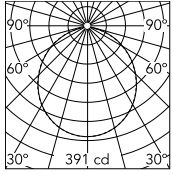

Physical

Colour	Blue
Length (mm)	190
Cord colour	Blue
Cord length (mm)	22000
Net weight (kg)	1.15
Package height (mm)	300
Package width (mm)	300
Package length (mm)	300
Package volume (m3)	0.03
IP internal	20

Ecodesign and Energy Labelling

This product contains a light source of energy efficiency class D

Schematic light drawing

Luminous flux luminaire
1035 lm

Photometric

Light distribution	Roto symmetric
CCT (K)	2700