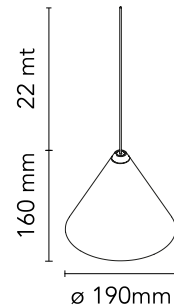

21W - 1035lm - 2700K

Suspension lamp providing diffused light. Black, white or blue varnished die-cast aluminium body coated with clear soft-touch varnish. Optical diffuser in opal PC. Suspension system of 22 metres with Kevlar reinforced coaxial cable. Available with wall/ceiling connection in black PC and power supply with floor switch in black varnished PC. The on/off switch is electronic with optical and touch dimm mechanism included or touch dimm and CASAMBI Ready version. Dimmer included. Compulsory to add either floor switch or ceiling/wall rose.

Are you a professional and your project needs consulting and support?

[BOOK AN APPOINTMENT](#)