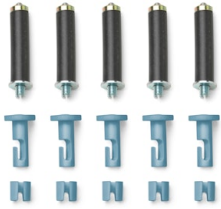

FLOS

 F6499014 Blue

String Light - Cone head - 22mt cable - CASAMBI Ready

Designed by Michael Anastassiades, 2014

21W - 1035lm - 2700K

Suspension lamp providing diffused light. Black, white or blue varnished die-cast aluminium body coated with clear soft-touch varnish. Optical diffuser in opal PC. Suspension system of 22 metres with Kevlar reinforced coaxial cable. Available with wall/ceiling connection in black PC and power supply with floor switch in black varnished PC. The on/off switch is electronic with optical and touch dimm mechanism included or touch dimm and CASAMBI Ready version. Dimmer included. Compulsory to add either floor switch or ceiling/wall rose.

F6484314

String Light Floor switch GB

OPTIONAL

F6485014

String Light Cable

Spare Parts

- | | | |
|-----|--|-----------|
| 01. | String Light Kit with blue hooks and blue wire cable clamps | RF6480114 |
| 02. | Power supply unit for led | RF22934 |
| 03. | String Light Kit with allen key and screws for ceiling rose assembly | RF6480200 |

RF6480114
String Light Kit with blue hooks
and blue wire cable clamps

RF22934
Power supply unit for led

RF6480200
String Light Kit with allen key and
screws for ceiling rose assembly