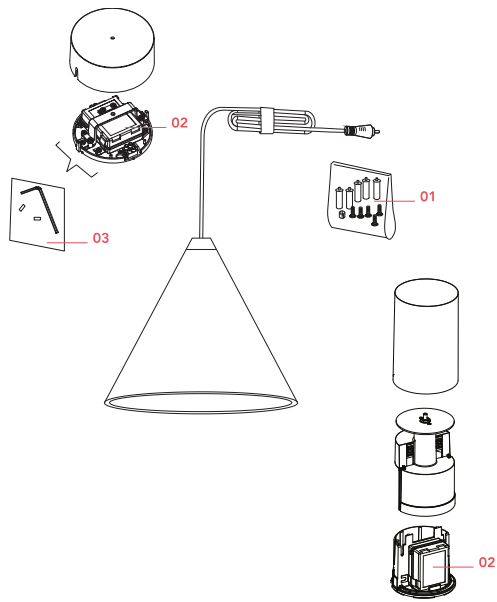

FLOS

 F6499014 Blue

String Light - Cone head - 22mt cable - CASAMBI Ready

Designed by Michael Anastassiades, 2014

21W - 1035lm - 2700K

Suspension lamp providing diffused light. Black, white or blue varnished die-cast aluminium body coated with clear soft-touch varnish. Optical diffuser in opal PC. Suspension system of 22 metres with Kevlar reinforced coaxial cable. Available with wall/ceiling connection in black PC and power supply with floor switch in black varnished PC. The on/off switch is electronic with optical and touch dimm mechanism included or touch dimm and CASAMBI Ready version. Dimmer included. Compulsory to add either floor switch or ceiling/wall rose.

Accessories & Power Supply

REQUIRED

F6482014

String Light Canopy in Blue

REQUIRED

F6484014

String Light Floor switch EU

REQUIRED

F6484314

String Light Floor switch GB

OPTIONAL

F6485014

String Light Cable

Spare Parts

- | | | |
|-----|--|-----------|
| 01. | String Light Kit with blue hooks and blue wire cable clamps | RF6480114 |
| 02. | Power supply unit for led | RF22934 |
| 03. | String Light Kit with allen key and screws for ceiling rose assembly | RF6480200 |

RF6480114
String Light Kit with blue hooks
and blue wire cable clamps

RF22934
Power supply unit for led

RF6480200
String Light Kit with allen key and
screws for ceiling rose assembly