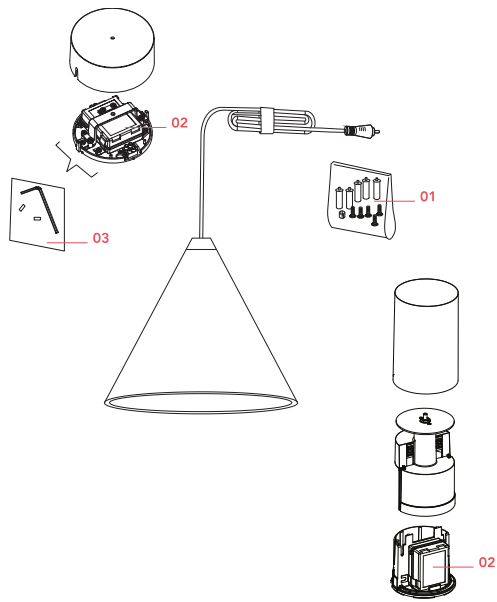

FLOS

F6499009 White

String Light - Cone head - 22mt cable - CASAMBI Ready

Designed by Michael Anastassiades, 2014

21W - 1035lm - 2700K

Suspension lamp providing diffused light. Black, white or blue varnished die-cast aluminium body coated with clear soft-touch varnish. Optical diffuser in opal PC. Suspension system of 22 metres with Kevlar reinforced coaxial cable. Available with wall/ceiling connection in black PC and power supply with floor switch in black varnished PC. The on/off switch is electronic with optical and touch dimm mechanism included or touch dimm and CASAMBI Ready version. Dimmer included. Compulsory to add either floor switch or ceiling/wall rose.

Accessories & Power Supply

REQUIRED

F6482009

String Light Canopy in White

REQUIRED

F6484009

String Light White Floor Switch EU

REQUIRED

F6484309

String Light White Floor Switch GB

OPTIONAL

F6485009

String Light Cable

Spare Parts

- | | | |
|-----|--|-----------|
| 01. | String Light Kit with white hooks and white cable clamps | RF6480109 |
| 02. | Power supply unit for led | RF22934 |
| 03. | String Light Kit with allen key and screws for ceiling rose assembly | RF6480200 |

RF6480109
String Light Kit with white hooks
and white cable clamps

RF22934
Power supply unit for led

RF6480200
String Light Kit with allen key and
screws for ceiling rose assembly