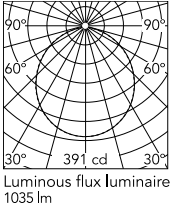

Schematic light drawing

Photometric

Light distribution	Roto symmetric
CCT (K)	2700

Electrical

Insulation class	III
Main voltage (Vac)	48
Forward voltage (V)	48
Power supply	Remote excluded
Dimmable	Yes
Power supply type	Electronic 48V
Dimming interface	Remote Dimmable (Dimmer Not Included)
Batteries inside	No