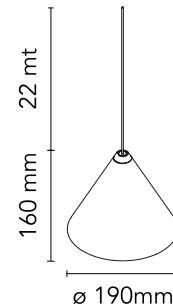

FLOS

F6499009 White

String Light - Cone head - 22mt cable - CASAMBI Ready

Designed by Michael Anastassiades, 2014

21W - 1035lm - 2700K

Suspension lamp providing diffused light. Black, white or blue varnished die-cast aluminium body coated with clear soft-touch varnish. Optical diffuser in opal PC. Suspension system of 22 metres with Kevlar reinforced coaxial cable. Available with wall/ceiling connection in black PC and power supply with floor switch in black varnished PC. The on/off switch is electronic with optical and touch dimm mechanism included or touch dimm and CASAMBI Ready version. Dimmer included. Compulsory to add either floor switch or ceiling/wall rose.

Are you a professional and your project needs consulting and support?

[BOOK AN APPOINTMENT](#)

Main specifications

EAN	8059607042335
Mounting	Suspension
Environments	Indoor dry location
Light source type	LED
Light sources included	Yes
LED type	LED array
Power (W)	21
Lumen Output (lm)	1035

Physical

Colour	White
Length (mm)	190
Cord colour	White
Cord length (mm)	22000
Net weight (kg)	1.15
Package height (mm)	300
Package width (mm)	300
Package length (mm)	300
Package volume (m3)	0.03
IP internal	20