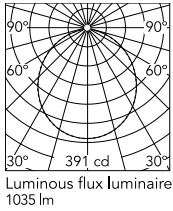

Physical

Colour	Black
Length (mm)	190
Cord colour	Black
Cord length (mm)	12000
Net weight (kg)	1.15
Package height (mm)	300
Package width (mm)	300
Package length (mm)	300
Package volume (m3)	0.03
IP internal	20

Schematic light drawing

Ecodesign and Energy Labelling

This product contains a light source of energy efficiency class D

Photometric

Lighting type	Direct
Light distribution	Roto symmetric
CCT (K)	2700

Electrical