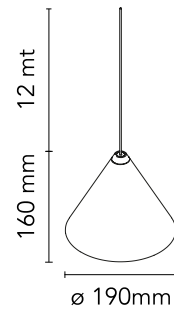

21W - 1035lm - 2700K

Suspension lamp providing diffused light. Black, white or blue varnished die-cast aluminium body coated with clear soft-touch varnish. Optical diffuser in opal PC. Suspension system of 12 metres with Kevlar reinforced coaxial cable. Available with wall/ceiling connection in black PC and power supply with floor switch in black varnished PC. The on/off switch is electronic with optical and touch dimm mechanism included or touch dimm and CASAMBI Ready version. Dimmer included. Compulsory to add either floor switch or ceiling/wall rose.

Are you a professional and your project needs consulting and support?

[BOOK AN APPOINTMENT](#)