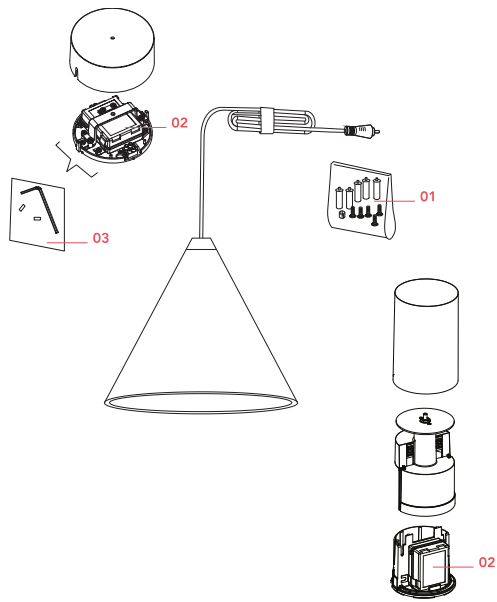

FLOS

■ F6487030 Black

String Light - Cone head - 12mt cable

Designed by Michael Anastassiades, 2014

21W - 1035lm - 2700K

Suspension lamp providing diffused light. Black, white or blue varnished die-cast aluminium body coated with clear soft-touch varnish. Optical diffuser in opal PC. Suspension system of 12 metres with Kevlar reinforced coaxial cable. Available with wall/ceiling connection in black PC and power supply with floor switch in black varnished PC. The on/off switch is electronic with optical and touch dimm mechanism included or touch dimm and CASAMBI Ready version. Dimmer included. Compulsory to add either floor switch or ceiling/wall rose.

String Light Black Floor switch GB

OPTIONAL

F6485030

String Light Kit cable

Spare Parts

- | | | |
|-----|--|-----------|
| 01. | String Light black hooks & cable clamps 5-unit kit | RF6480130 |
| 02. | Power supply unit for led | RF22934 |
| 03. | String Light Kit with allen key and screws for ceiling rose assembly | RF6480200 |

RF6480130
String Light black hooks & cable
clamps 5-unit kit

RF22934
Power supply unit for led

RF6480200
String Light Kit with allen key and
screws for ceiling rose assembly