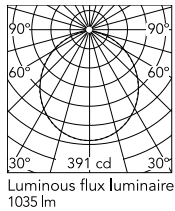

Schematic light drawing