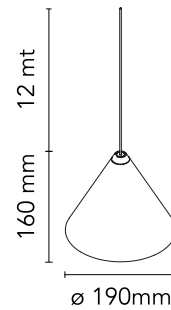

21W - 1035lm - 2700K

Suspension lamp providing diffused light. Black, white or blue varnished die-cast aluminium body coated with clear soft-touch varnish. Optical diffuser in opal PC. Suspension system of 12 metres with Kevlar reinforced coaxial cable. Available with wall/ceiling connection in black PC and power supply with floor switch in black varnished PC. The on/off switch is electronic with optical and touch dimm mechanism included or touch dimm and CASAMBI Ready version. Dimmer included. Compulsory to add either floor switch or ceiling/wall rose.

Are you a professional and your project needs consulting and support?

[BOOK AN APPOINTMENT](#)