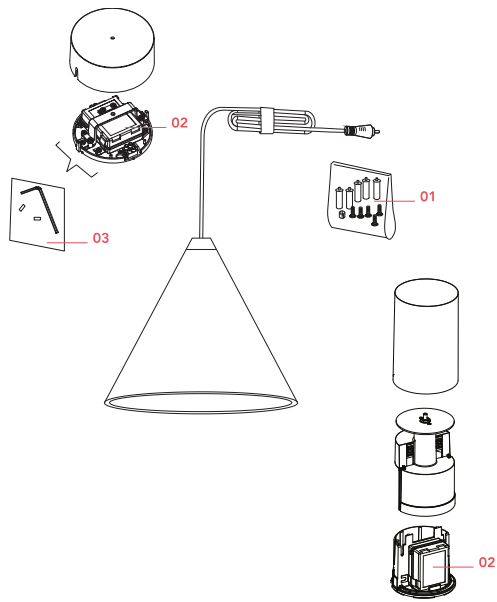

FLOS

 F6487014 Blue

String Light - Cone head - 12mt cable

Designed by Michael Anastassiades, 2014

21W - 1035lm - 2700K

Suspension lamp providing diffused light. Black, white or blue varnished die-cast aluminium body coated with clear soft-touch varnish. Optical diffuser in opal PC. Suspension system of 12 metres with Kevlar reinforced coaxial cable. Available with wall/ceiling connection in black PC and power supply with floor switch in black varnished PC. The on/off switch is electronic with optical and touch dimm mechanism included or touch dimm and CASAMBI Ready version. Dimmer included. Compulsory to add either floor switch or ceiling/wall rose.

Accessories & Power Supply

REQUIRED

F6482014

String Light Canopy in Blue

REQUIRED

F6484014

String Light Floor switch EU

REQUIRED

F6484314

String Light Floor switch GB

OPTIONAL

F6485014

String Light Cable

Spare Parts

- | | | |
|-----|--|-----------|
| 01. | String Light Kit with blue hooks and blue wire cable clamps | RF6480114 |
| 02. | Power supply unit for led | RF22934 |
| 03. | String Light Kit with allen key and screws for ceiling rose assembly | RF6480200 |

RF6480114
String Light Kit with blue hooks
and blue wire cable clamps

RF22934
Power supply unit for led

RF6480200
String Light Kit with allen key and
screws for ceiling rose assembly