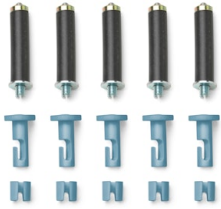

FLOS

 F6487014 Blue

String Light - Cone head - 12mt cable

Designed by Michael Anastassiades, 2014

21W - 1035lm - 2700K

Suspension lamp providing diffused light. Black, white or blue varnished die-cast aluminium body coated with clear soft-touch varnish. Optical diffuser in opal PC. Suspension system of 12 metres with Kevlar reinforced coaxial cable. Available with wall/ceiling connection in black PC and power supply with floor switch in black varnished PC. The on/off switch is electronic with optical and touch dimm mechanism included or touch dimm and CASAMBI Ready version. Dimmer included. Compulsory to add either floor switch or ceiling/wall rose.

F6484314

String Light Floor switch GB

OPTIONAL

F6485014

String Light Cable

Spare Parts

- | | | |
|-----|--|-----------|
| 01. | String Light Kit with blue hooks and blue wire cable clamps | RF6480114 |
| 02. | Power supply unit for led | RF22934 |
| 03. | String Light Kit with allen key and screws for ceiling rose assembly | RF6480200 |

RF6480114
String Light Kit with blue hooks
and blue wire cable clamps

RF22934
Power supply unit for led

RF6480200
String Light Kit with allen key and
screws for ceiling rose assembly