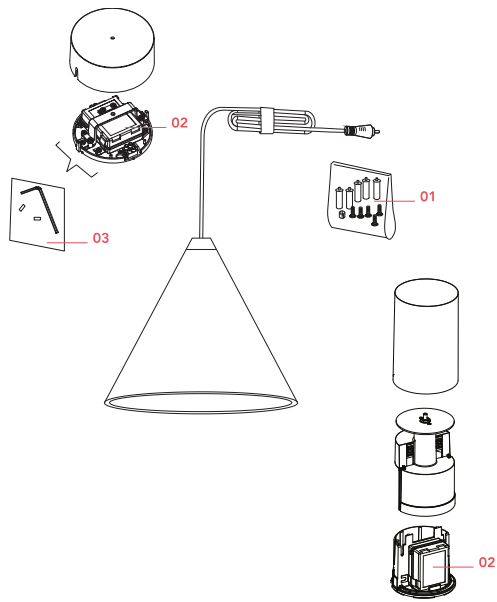

FLOS

F6487009 White

String Light - Cone head - 12mt cable

Designed by Michael Anastassiades, 2014

21W - 1035lm - 2700K

Suspension lamp providing diffused light. Black, white or blue varnished die-cast aluminium body coated with clear soft-touch varnish. Optical diffuser in opal PC. Suspension system of 12 metres with Kevlar reinforced coaxial cable. Available with wall/ceiling connection in black PC and power supply with floor switch in black varnished PC. The on/off switch is electronic with optical and touch dimm mechanism included or touch dimm and CASAMBI Ready version. Dimmer included. Compulsory to add either floor switch or ceiling/wall rose.

REQUIRED

F6482009

String Light Canopy in White

REQUIRED

F6484009

String Light White Floor Switch EU

REQUIRED

F6484309

String Light White Floor Switch GB

OPTIONAL

F6485009

String Light Cable

Spare Parts

- | | | |
|-----|--|-----------|
| 01. | String Light Kit with white hooks and white cable clamps | RF6480109 |
| 02. | Power supply unit for led | RF22934 |
| 03. | String Light Kit with allen key and screws for ceiling rose assembly | RF6480200 |

RF6480109

String Light Kit with white hooks and white cable clamps

RF22934

Power supply unit for led

RF6480200

String Light Kit with allen key and screws for ceiling rose assembly