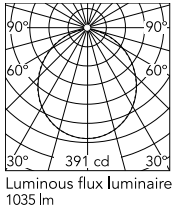

Physical

Colour	White
Length (mm)	190
Cord colour	White
Cord length (mm)	12000
Net weight (kg)	1.15
Package height (mm)	300
Package width (mm)	300
Package length (mm)	300
Package volume (m3)	0.03
IP internal	20

Schematic light drawing

Ecodesign and Energy Labelling

This product contains a light source of energy efficiency class D

Photometric

Lighting type	Direct
Light distribution	Roto symmetric
CCT (K)	2700

Electrical