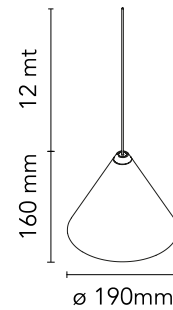

21W - 1035lm - 2700K

Suspension lamp providing diffused light. Black, white or blue varnished die-cast aluminium body coated with clear soft-touch varnish. Optical diffuser in opal PC. Suspension system of 12 metres with Kevlar reinforced coaxial cable. Available with wall/ceiling connection in black PC and power supply with floor switch in black varnished PC. The on/off switch is electronic with optical and touch dimm mechanism included or touch dimm and CASAMBI Ready version. Dimmer included. Compulsory to add either floor switch or ceiling/wall rose.

Are you a professional and your project needs consulting and support?

[BOOK AN APPOINTMENT](#)